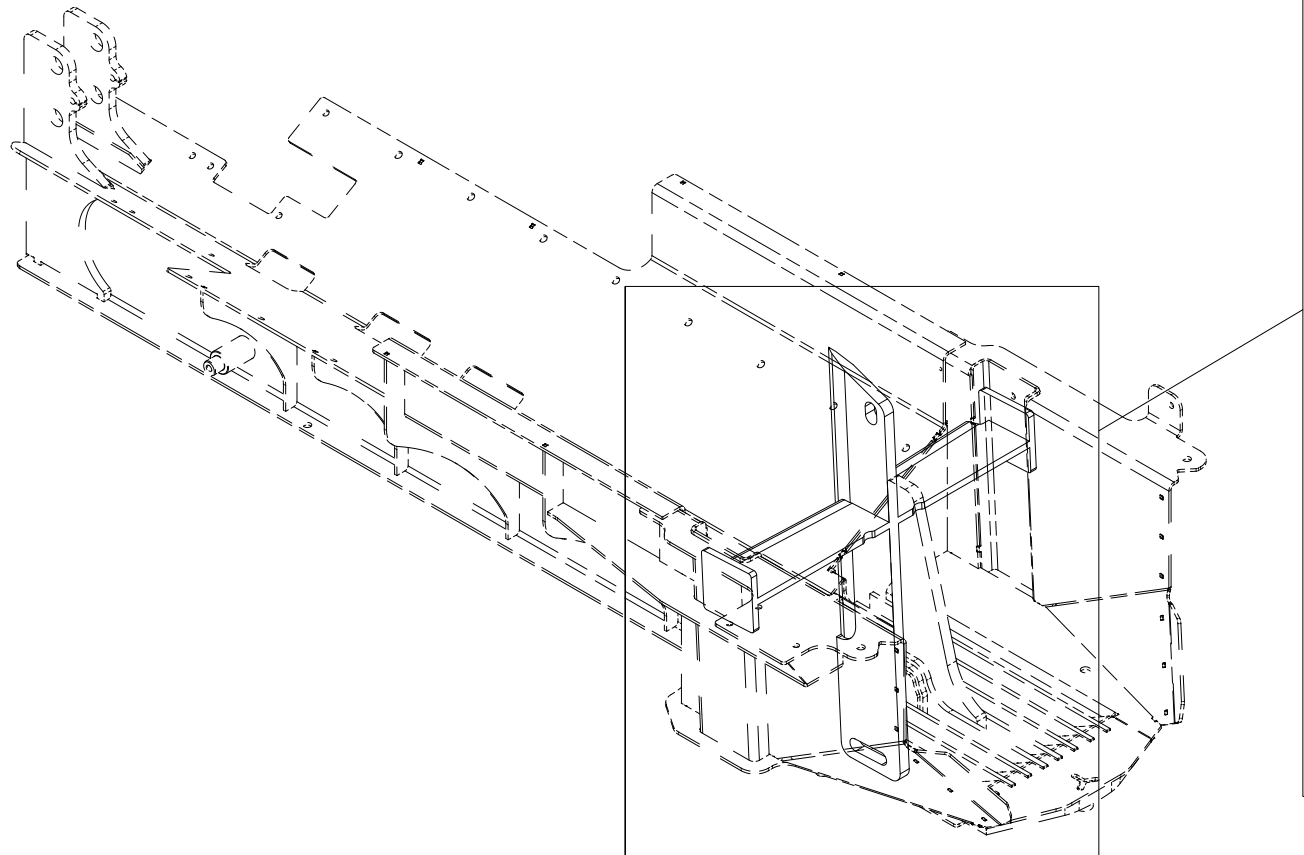

Pos	Qty	Article no	Designation
1	1	41311121	Funnel
2	4	2451196	Hexagon screw with flange M6x10 EIZn 8.8 DIN 6921

018 4-parts splitting knife VM450