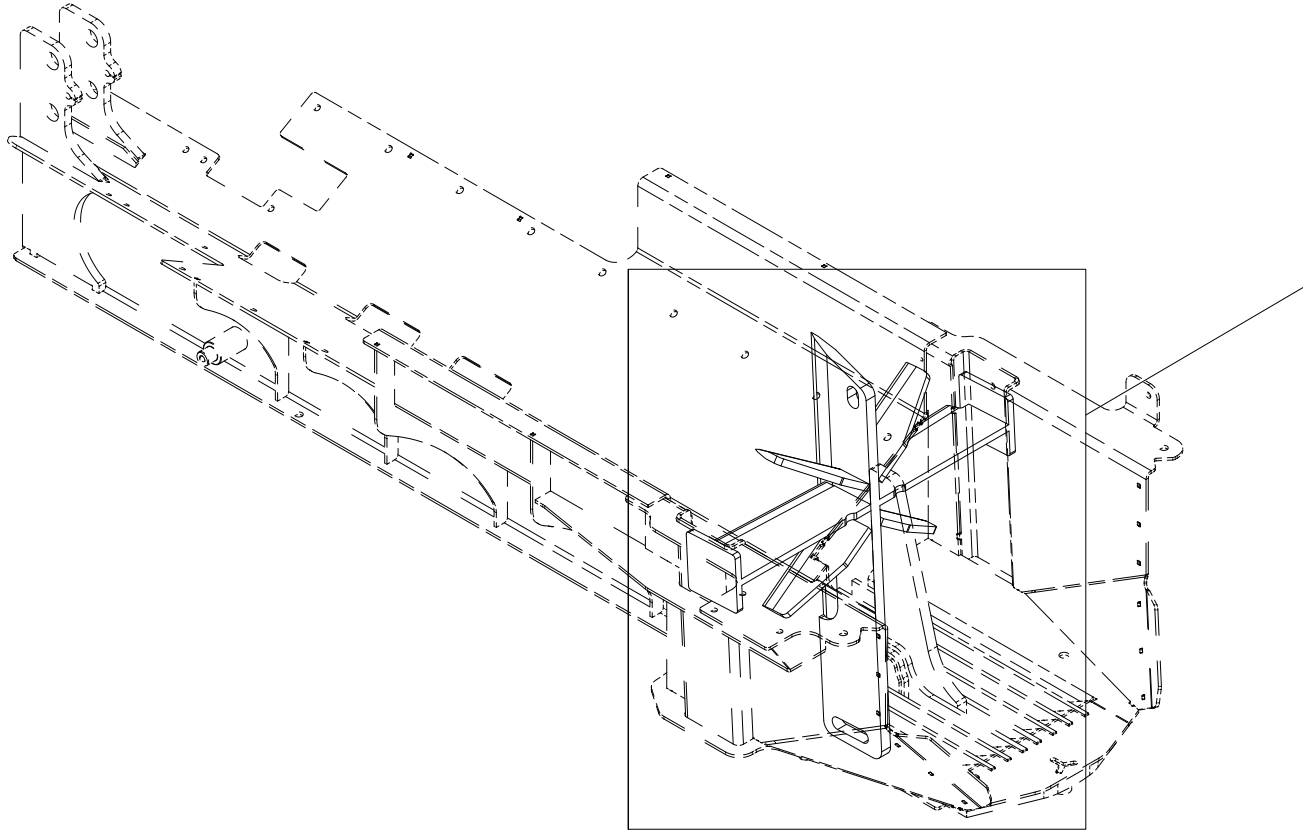

019 8-parts splitting knife VM450