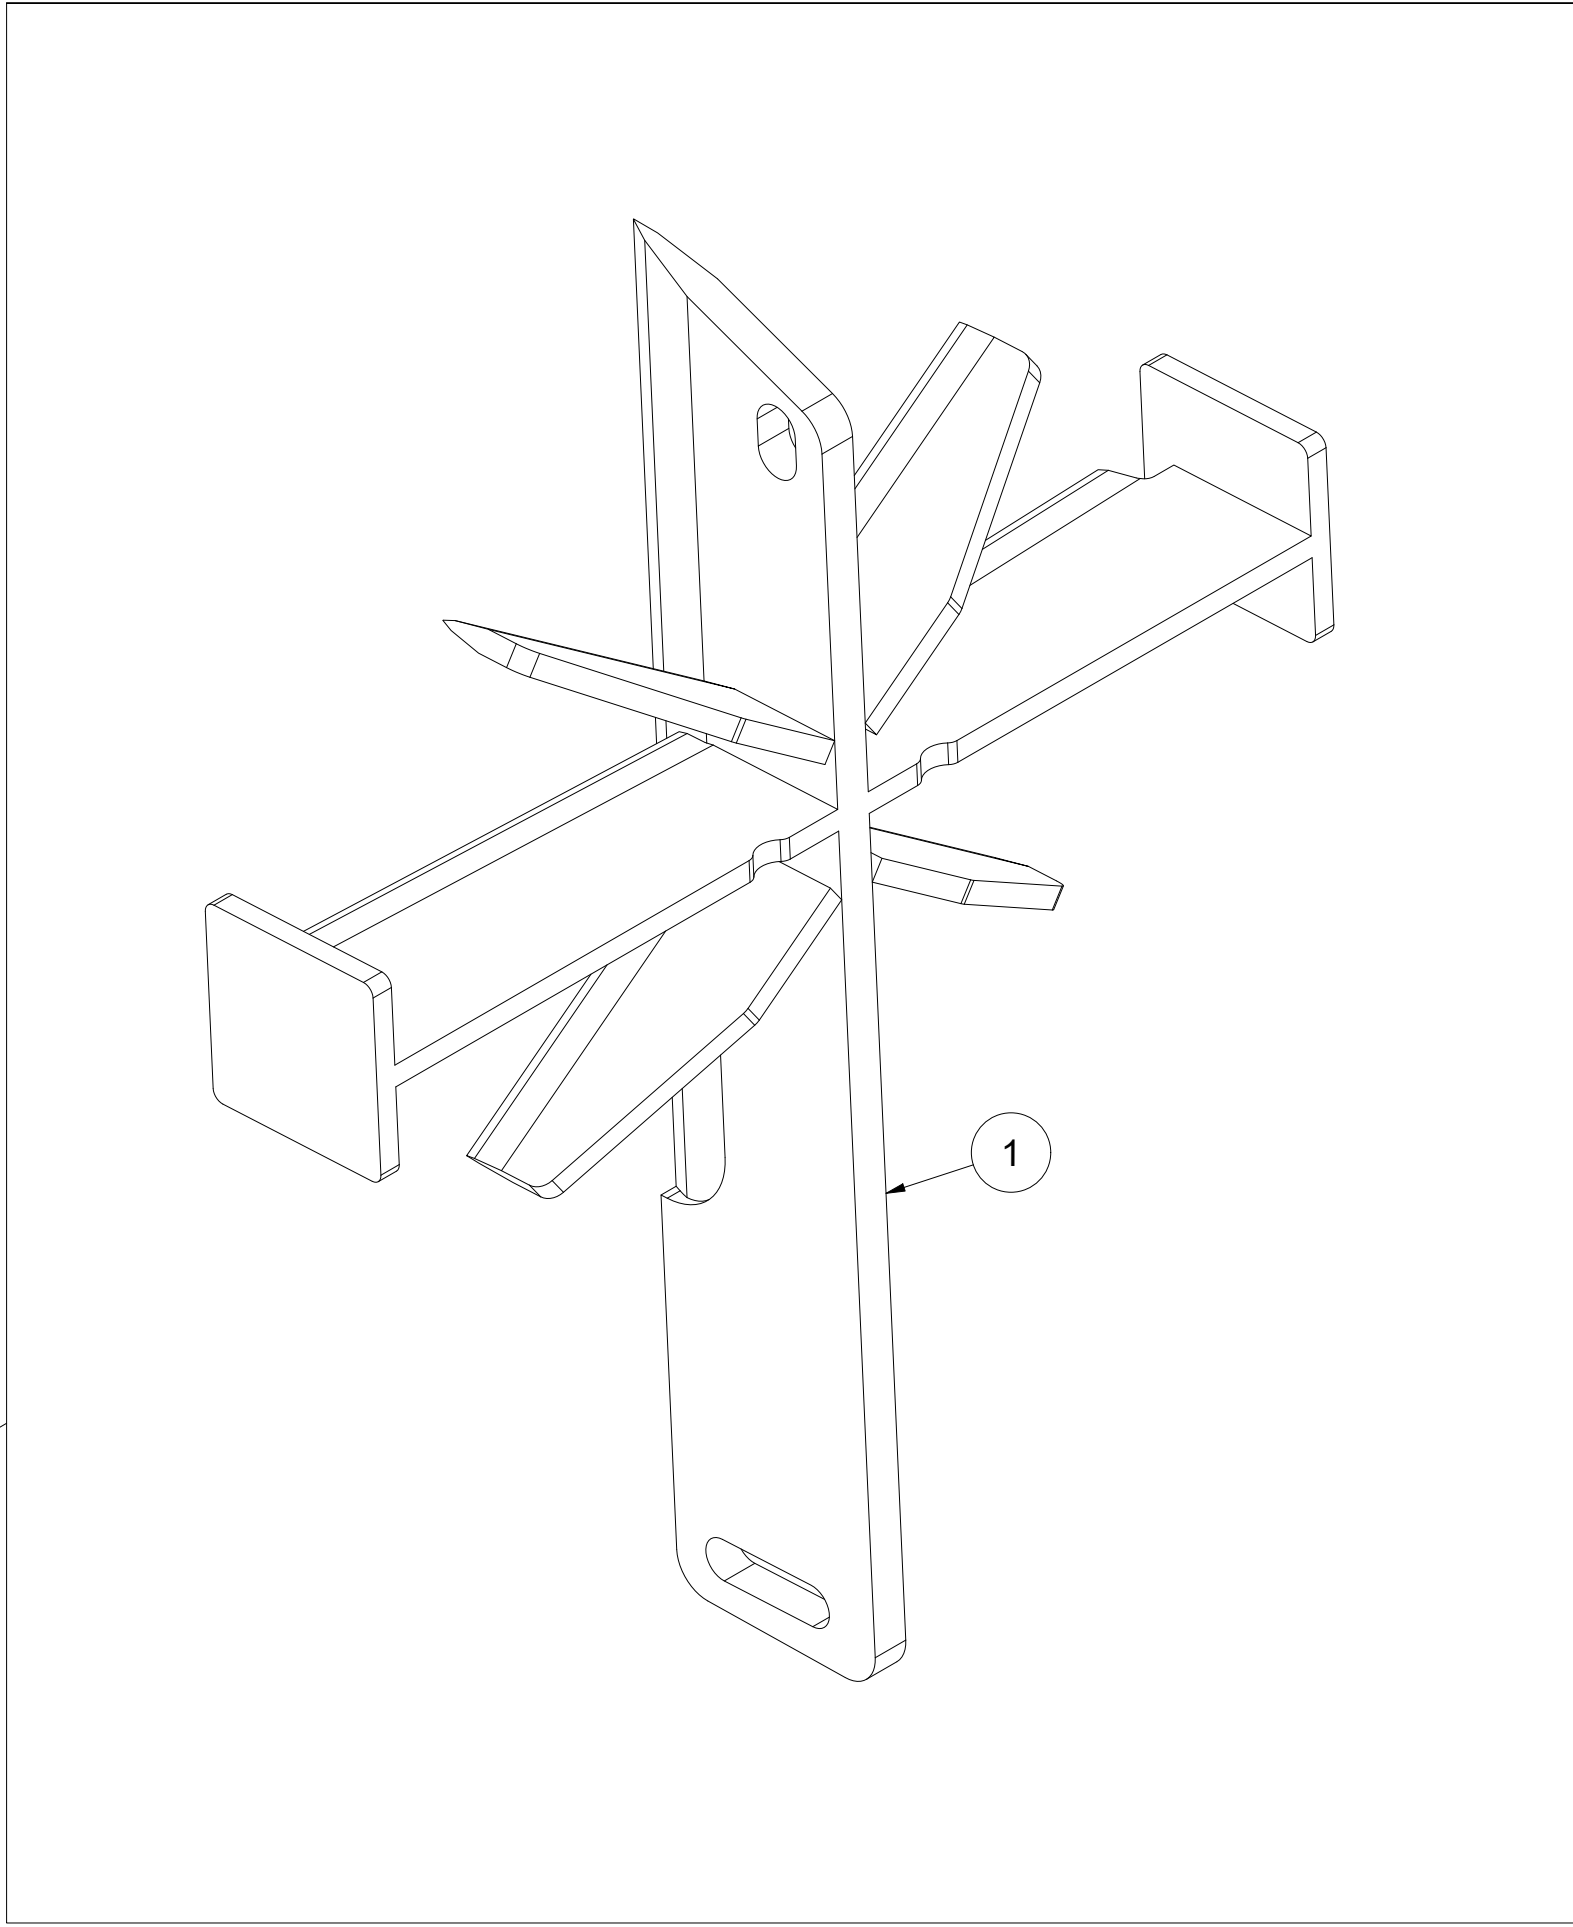

019 8-parts splitting knife VM450