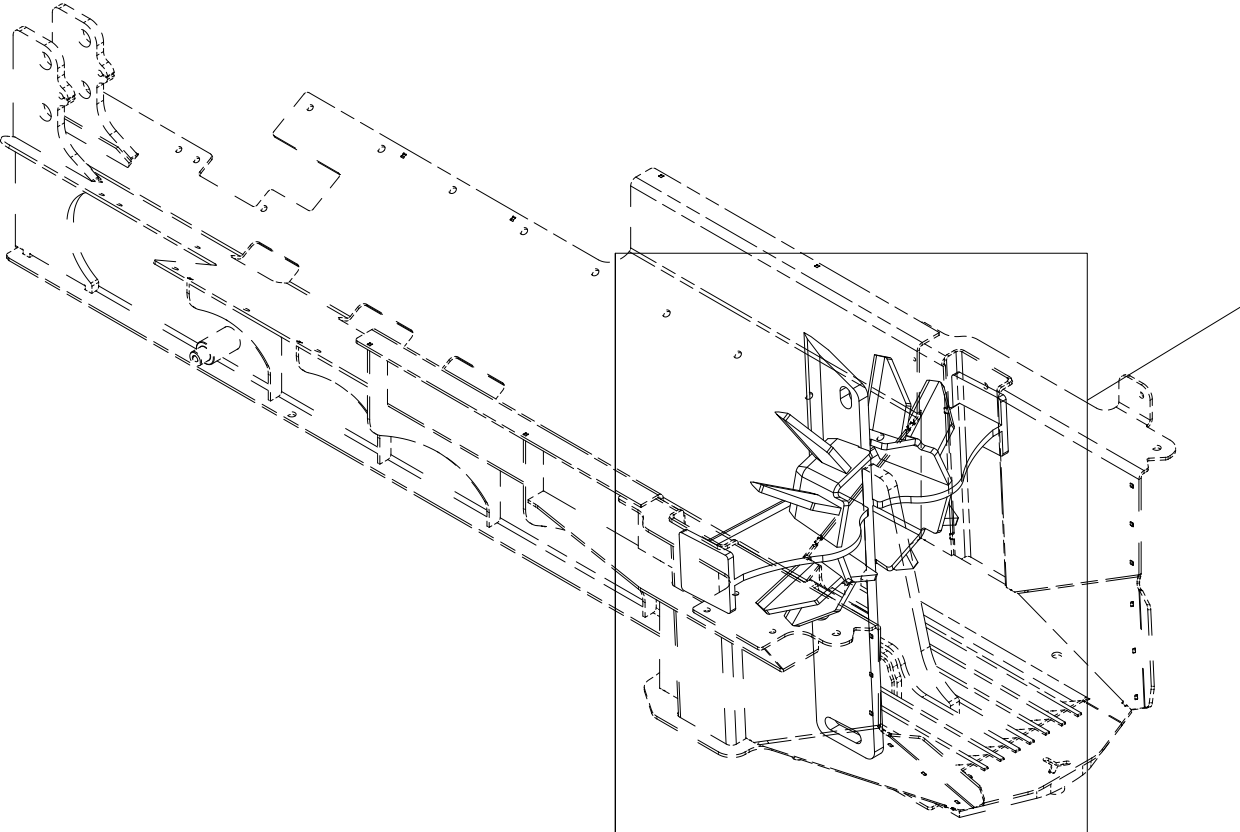

021 16-parts splitting knife VM450

Pos	Qty	Article no	Designation
1	1	41211016	16-parts splitting knife

Pos	Qty	Article no	Designation
1	1	41211124	Engine mount
2	1	41211126	Left side cabinet leg
3	1	41211128	Right side cabinet leg
4	2	41211131	Attachment rail
5	4	2344330	Locking screw M10x25 EIZn 8.8 DIN 603
6	24	2531060	Washer M10 EIZn DIN 125
7	16	2483610	Locking nut M10 EIZn DIN 985
8	3	2422348	Hexagon screw M12x30 EIZn 8.8 DIN 933
9	3	2483611	Locking nut M12 EIZn DIN 985
10	3	2531069	Washer M12 EIZn DIN 125
11	4	2472299	Unbrako socket head screw M10x30 EIZn DIN 7991
12	8	2422297	Hexagon screw M10x25 EIZn 8.8 DIN 933
13	1	4257119	Electric motor 18,5kw230/400V leg and flange
14	1	2955560	Triple cog wheel pump 36+36+12
15	1	2957768	Hexagon nipple GEK BSP 1/2" L15 ED
16	2	2957774	Hexagon nipple GEK BSP 3/4" L28 ED
17	2	2957762	Hexagon nipple GEK BSP 1/2" L22 ED
18	1	2957749	Hexagon nipple GEK BSP 3/8" L12 ED
19	1	2962192	Flange PRE350/175/25
20	4	2422402	Hexagon screw M14x50 EIZn 8.8 DIN 931
21	4	2483612	Locking nut M14 EIZn DIN 985
22	8	2531072	Washer M14 EIZn DIN 125
23	4	2422491	Hexagon screw M16x45 EIZn 8.8 DIN 933
24	4	2531078	Washer M16 EIZn DIN 125
25	4	2534078	Spring washer M16 EIZn DIN 127
26	4	2477248	Unbrako cylinder screw M8x30 EIZn DIN 912
27	4	2531047	Washer M8 EIZn DIN 125
28	4	2534047	Spring washer M8 EIZn DIN 127
29	1	2962195	Coupling Softex 42/55.N3 pumping
30	1	2962194	Coupling Softex 42/55.48 GG motors
31	1	2245007	Plastic cross Softex 42/55 92`Shore (white)
32	1	41211132	EI machine cover
33	4	2451196	Hexagon screw with flange M6x10 EIZn 8.8 DIN 6921
34	1	2958429	Hydraulic hose 3/8" L2250
35	1	2958448	Hydraulic hose 1" L1150
36	1	2958448	Hydraulic hose 1" L1150
37	1	2958444	Hydraulic hose 3/4" L1100
38	1	2958444	Hydraulic hose 3/4" L1100
39	1	2958437	Hydraulic hose 1/2" L1200
40	1	41211237	Electrical Cabinet 600x600x300 Complete 230V
41	1	41211240	Pushbutton box 3-Hole complete
42	1	2935037	Adhesive label Arrow
43	1	2935020	Adhesive label 90x30mm-230v blue