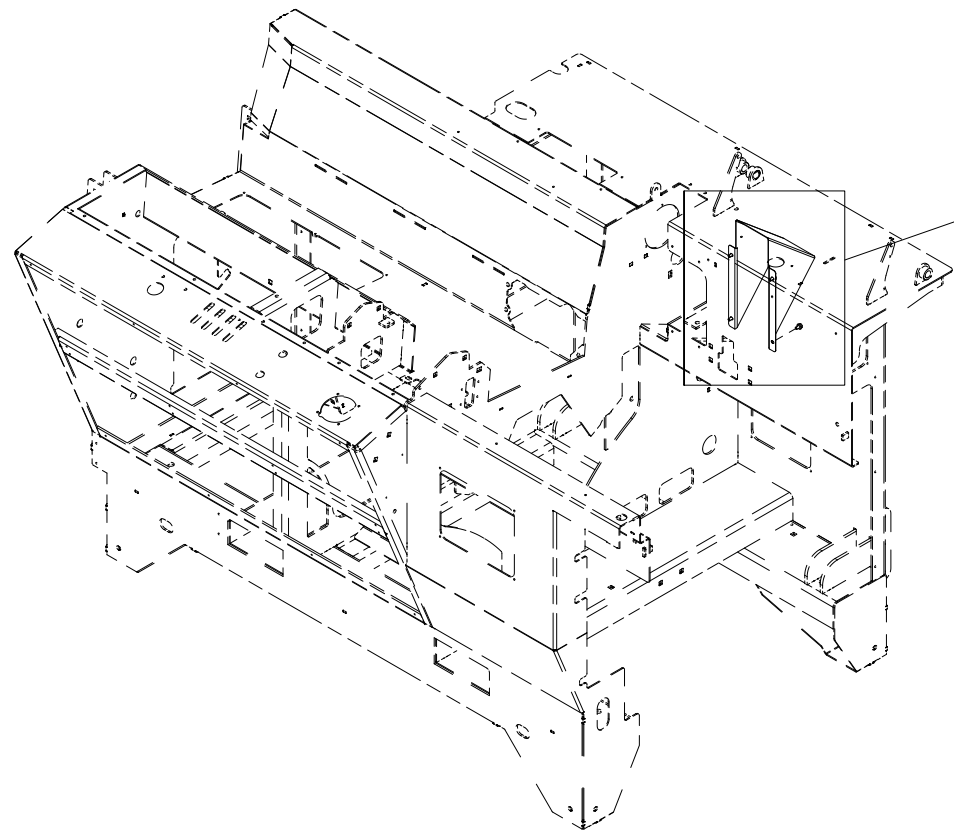

Pos	Qty	Article no	Designation
1	1	41211124	Engine mount
2	1	41211126	Left side cabinet leg
3	1	41211128	Right side cabinet leg
4	2	41211131	Attachment rail
5	4	2344330	Locking screw M10x25 EIZn 8.8 DIN 603
6	24	2531060	Washer M10 EIZn DIN 125
7	16	2483610	Locking nut M10 EIZn DIN 985
8	3	2422348	Hexagon screw M12x30 EIZn 8.8 DIN 933
9	3	2483611	Locking nut M12 EIZn DIN 985
10	3	2531069	Washer M12 EIZn DIN 125
11	4	2472299	Unbrako socket head screw M10x30 EIZn DIN 7991
12	8	2422297	Hexagon screw M10x25 EIZn 8.8 DIN 933
13	1	4257119	Electric motor 18,5kw230/400V leg and flange
14	1	2955560	Triple cog wheel pump 36+36+12
15	1	2957768	Hexagon nipple GEK BSP 1/2" L15 ED
16	2	2957774	Hexagon nipple GEK BSP 3/4" L28 ED
17	2	2957762	Hexagon nipple GEK BSP 1/2" L22 ED
18	1	2957749	Hexagon nipple GEK BSP 3/8" L12 ED
19	1	2962192	Flange PRE350/175/25
20	4	2422402	Hexagon screw M14x50 EIZn 8.8 DIN 931
21	4	2483612	Locking nut M14 EIZn DIN 985
22	8	2531072	Washer M14 EIZn DIN 125
23	4	2422491	Hexagon screw M16x45 EIZn 8.8 DIN 933
24	4	2531078	Washer M16 EIZn DIN 125
25	4	2534078	Spring washer M16 EIZn DIN 127
26	4	2477248	Unbrako cylinder screw M8x30 EIZn DIN 912
27	4	2531047	Washer M8 EIZn DIN 125
28	4	2534047	Spring washer M8 EIZn DIN 127
29	1	2962195	Coupling Softex 42/55.N3 pumping
30	1	2962194	Coupling Softex 42/55.48 GG motors
31	1	2245007	Plastic cross Softex 42/55 92`Shore (white)
32	1	41211132	EI machine cover
33	4	2451196	Hexagon screw with flange M6x10 EIZn 8.8 DIN 6921
34	1	2958429	Hydraulic hose 3/8" L2250
35	1	2958448	Hydraulic hose 1" L1150
36	1	2958448	Hydraulic hose 1" L1150
37	1	2958444	Hydraulic hose 3/4" L1100
38	1	2958444	Hydraulic hose 3/4" L1100
39	1	2958437	Hydraulic hose 1/2" L1200
40	1	41211236	Electrical Cabinet 600x600x300 Complete 400V
41	1	41211240	Pushbutton box 3-Hole complete
42	1	2935037	Adhesive label Arrow
43	1	2935021	Adhesive label 90x30mm-400v red

016 Sawdust funnel VM450