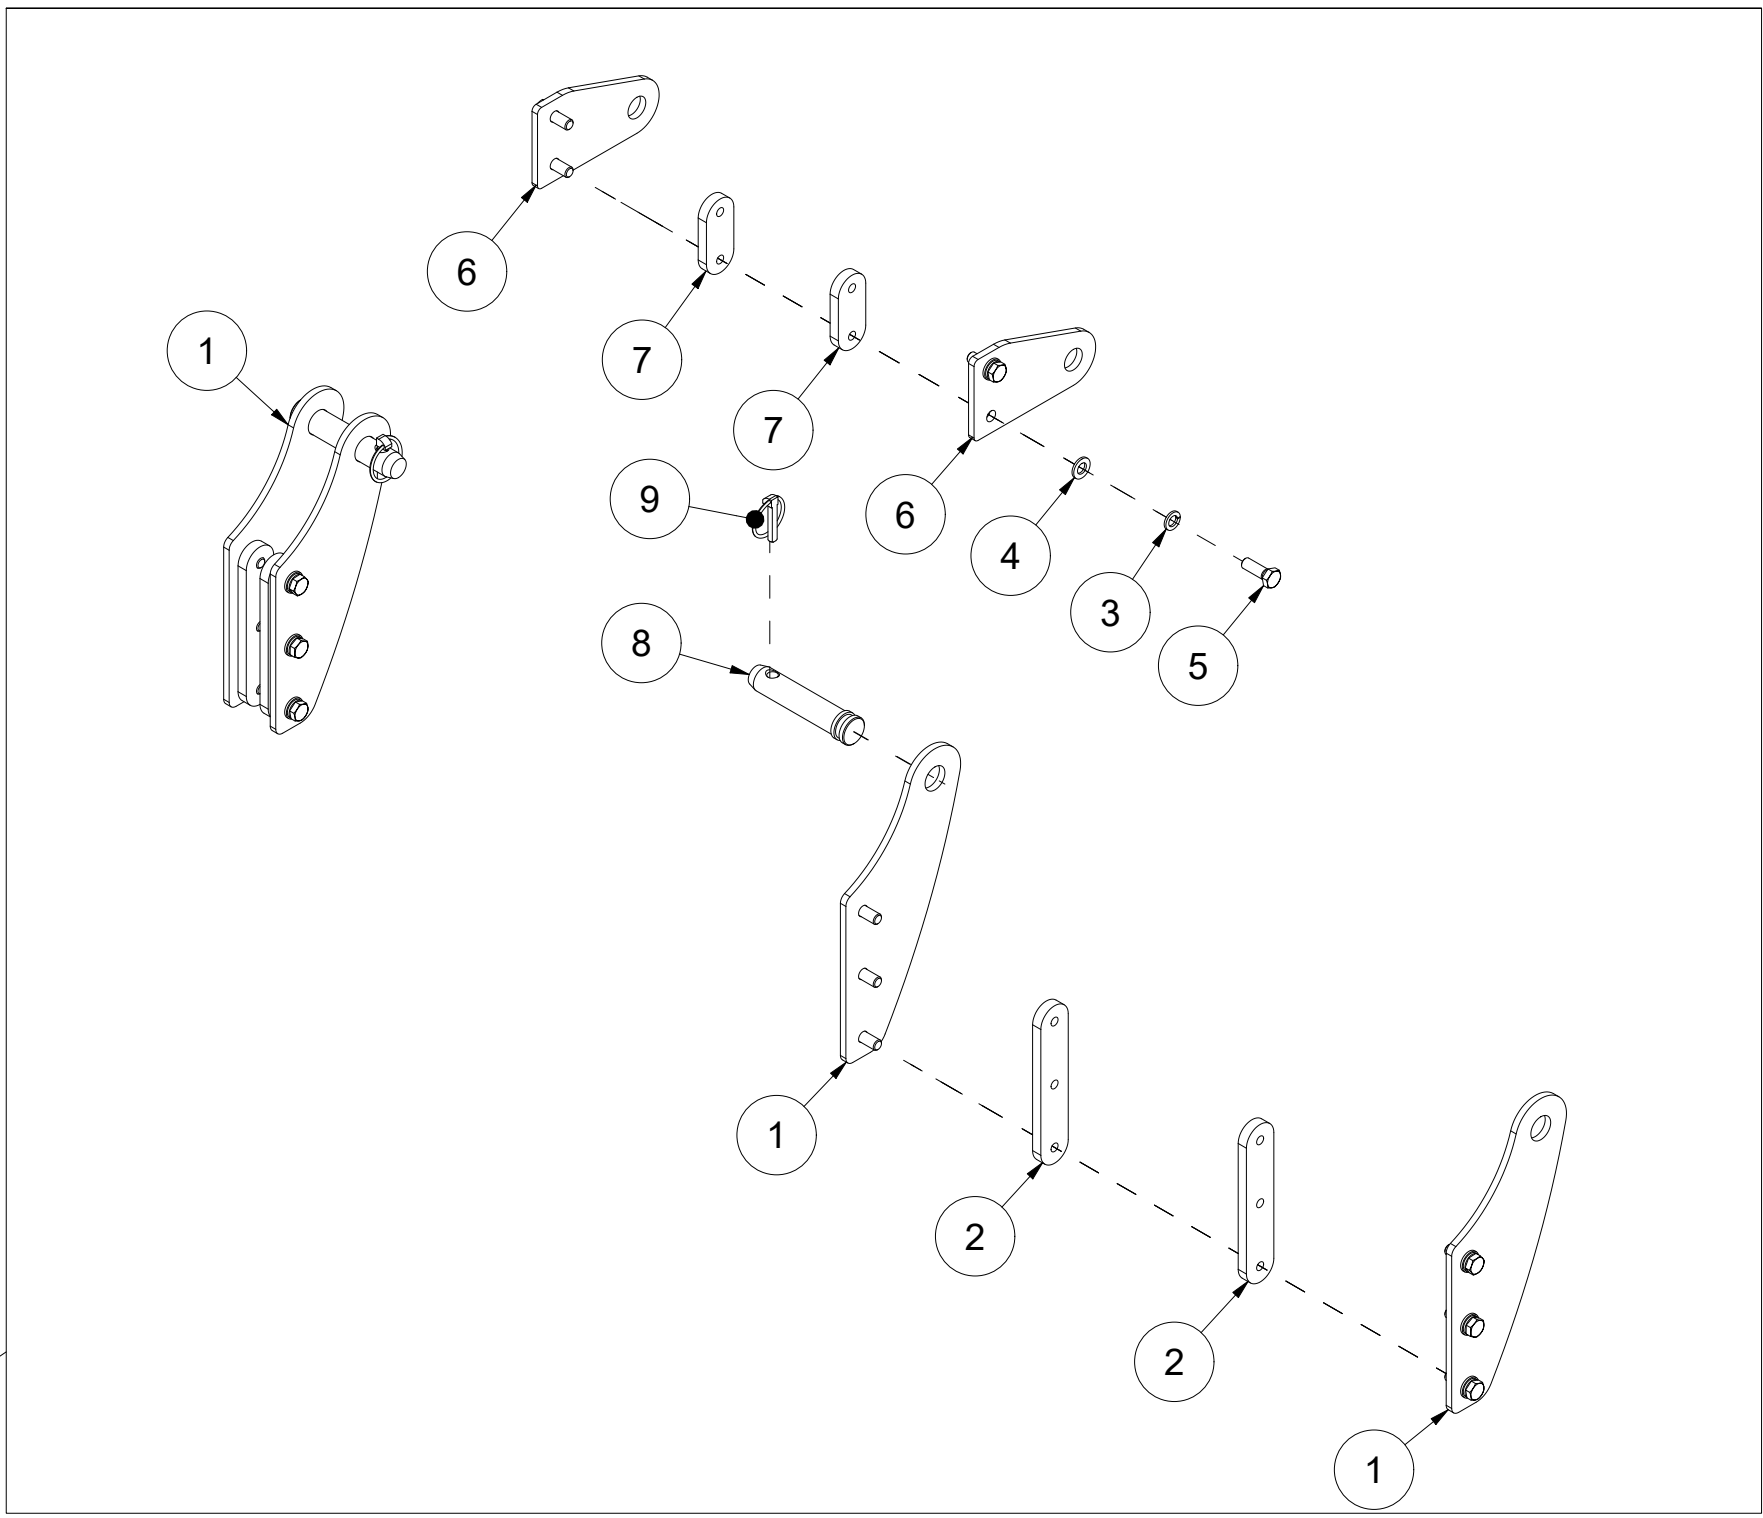

Pos	Qty	Article no	Designation
1	1	41211120	Plate
2	1	4253052	Oil cooler
3	1	2957782	Hexagon nipple GEK BSP 1" L28 ED
4	2	2483610	Locking nut M10 EIZn DIN 985
5	8	2531060	Washer M10 EIZn DIN 125
6	2	2422297	Hexagon screw M10x25 EIZn 8.8 DIN 933
7	4	2422295	Hexagon screw M10x20 EIZn 8.8 DIN 933
8	4	2534060	Spring washer M10 EIZn DIN 127
9	1	2957781	Hexagon nipple GEK BSP 1" L22 ED

013 Fasteners for lifting arms VM450