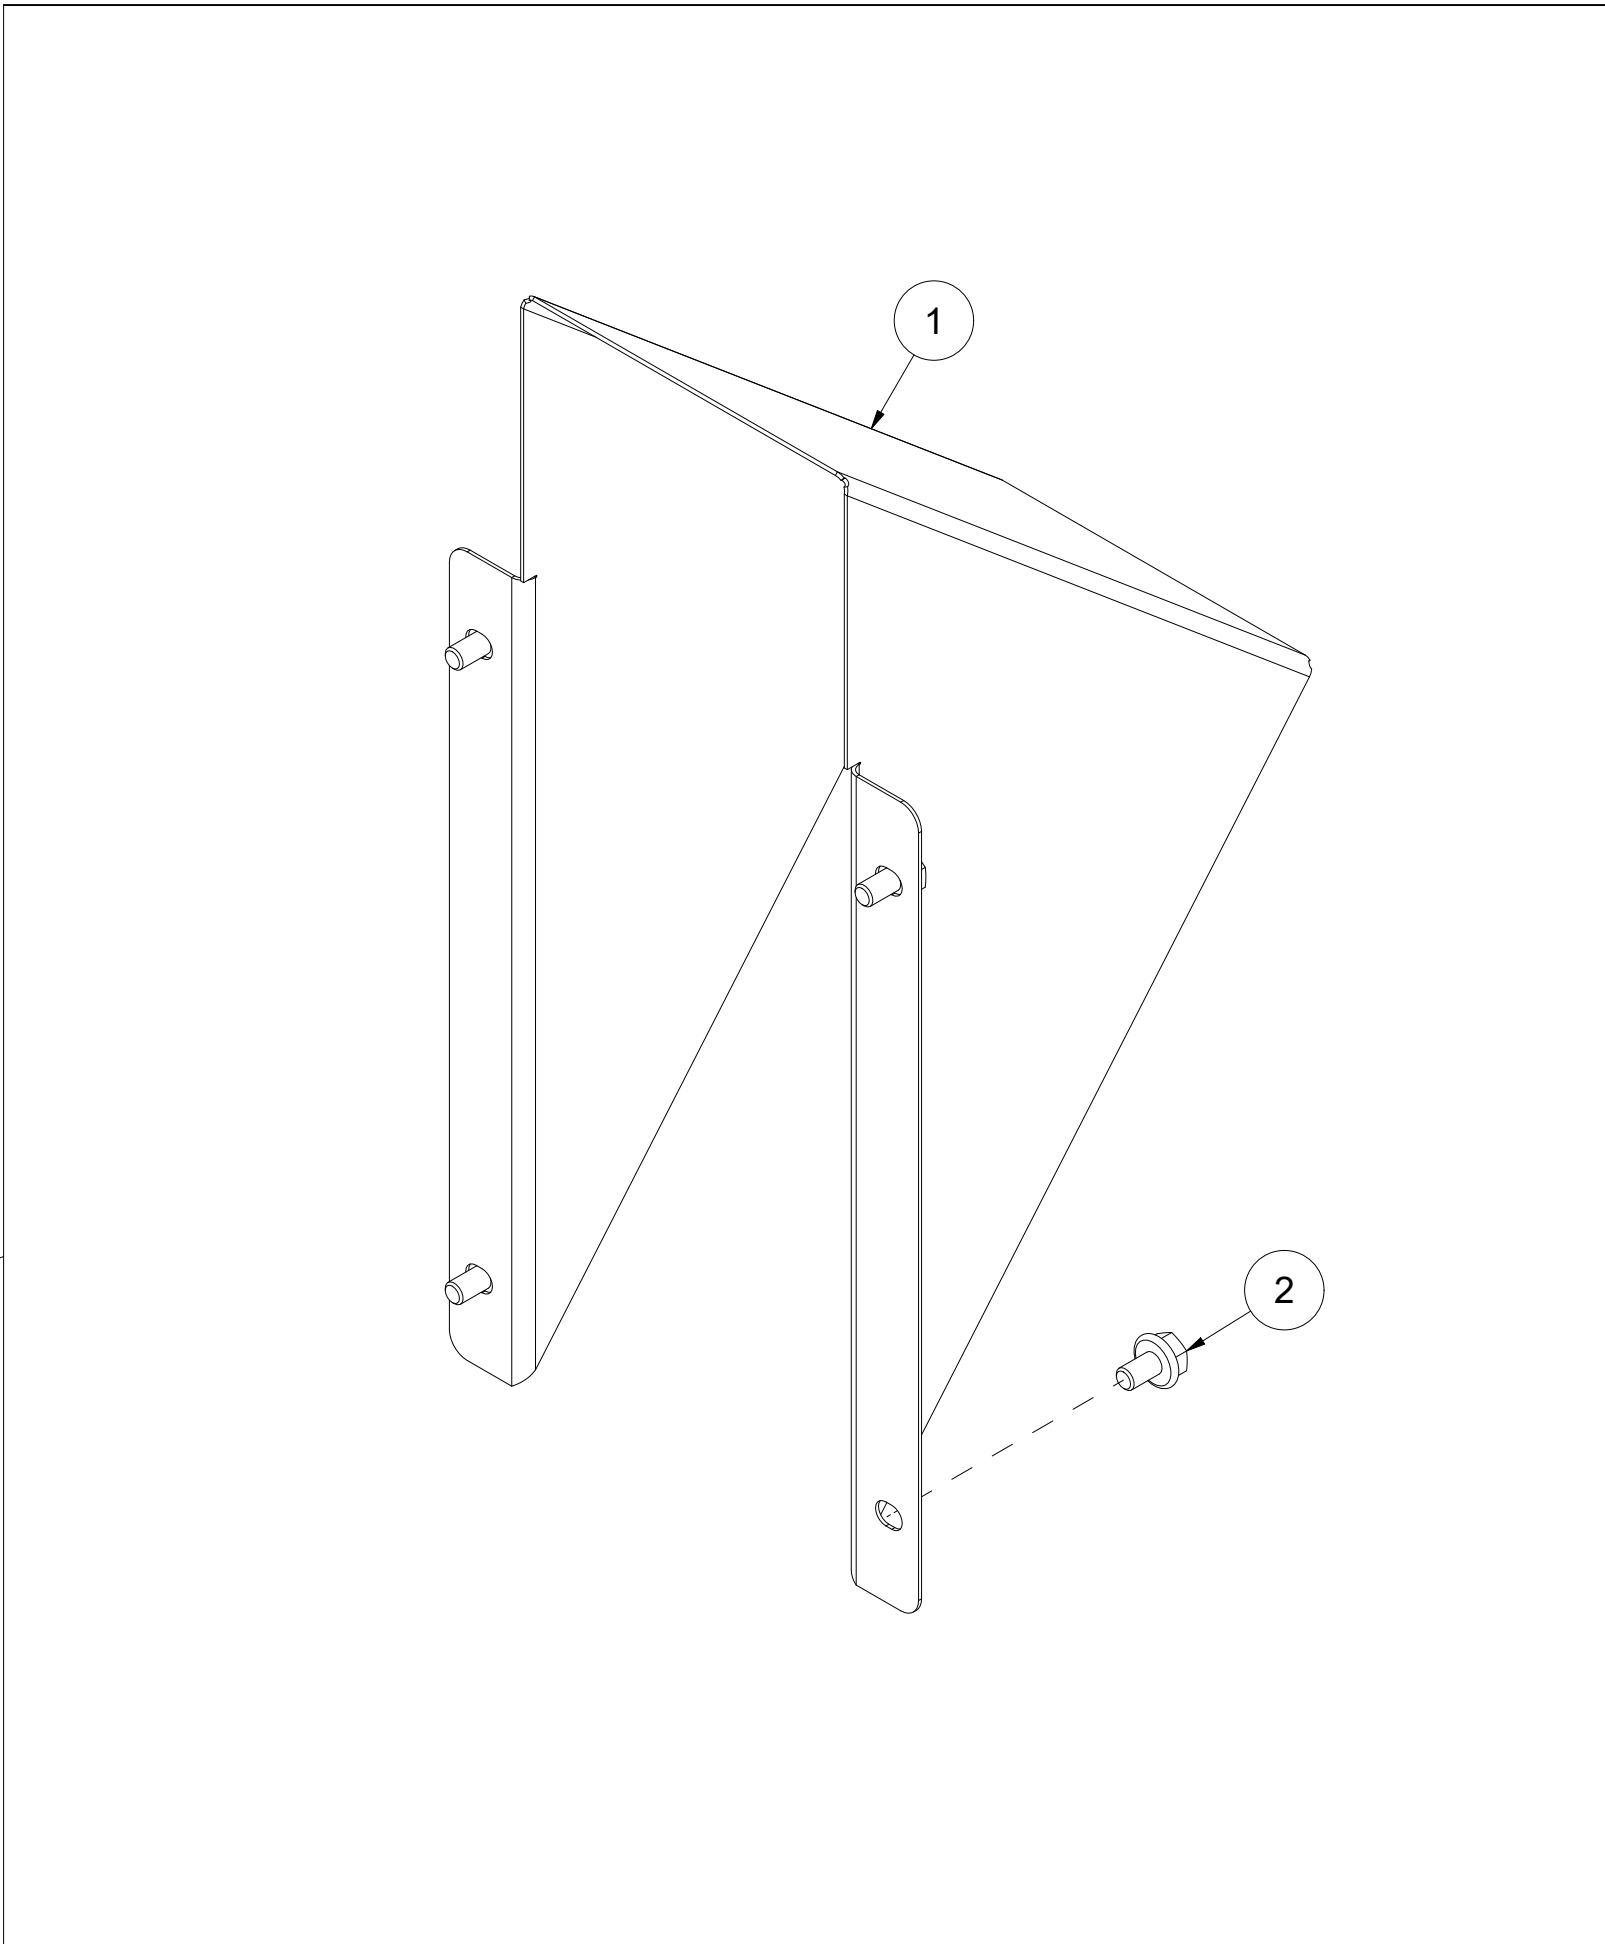

Pos	Qty	Article no	Designation
1	1	41211124	Engine mount
2	1	41211126	Left side cabinet leg
3	1	41211128	Right side cabinet leg
4	2	41211131	Attachment rail
5	4	2344330	Locking screw M10x25 EIZn 8.8 DIN 603
6	24	2531060	Washer M10 EIZn DIN 125
7	16	2483610	Locking nut M10 EIZn DIN 985
8	3	2422348	Hexagon screw M12x30 EIZn 8.8 DIN 933
9	3	2483611	Locking nut M12 EIZn DIN 985
10	3	2531069	Washer M12 EIZn DIN 125
11	4	2472299	Unbrako socket head screw M10x30 EIZn DIN 7991
12	8	2422297	Hexagon screw M10x25 EIZn 8.8 DIN 933
13	1	4257119	Electric motor 18,5kw230/400V leg and flange
14	1	2955560	Triple cog wheel pump 36+36+12
15	1	2957768	Hexagon nipple GEK BSP 1/2" L15 ED
16	2	2957774	Hexagon nipple GEK BSP 3/4" L28 ED
17	2	2957762	Hexagon nipple GEK BSP 1/2" L22 ED
18	1	2957749	Hexagon nipple GEK BSP 3/8" L12 ED
19	1	2962192	Flange PRE350/175/25
20	4	2422402	Hexagon screw M14x50 EIZn 8.8 DIN 931
21	4	2483612	Locking nut M14 EIZn DIN 985
22	8	2531072	Washer M14 EIZn DIN 125
23	4	2422491	Hexagon screw M16x45 EIZn 8.8 DIN 933
24	4	2531078	Washer M16 EIZn DIN 125
25	4	2534078	Spring washer M16 EIZn DIN 127
26	4	2477248	Unbrako cylinder screw M8x30 EIZn DIN 912
27	4	2531047	Washer M8 EIZn DIN 125
28	4	2534047	Spring washer M8 EIZn DIN 127
29	1	2962195	Coupling Softex 42/55.N3 pumping
30	1	2962194	Coupling Softex 42/55.48 GG motors
31	1	2245007	Plastic cross Softex 42/55 92`Shore (white)
32	1	41211132	EI machine cover
33	4	2451196	Hexagon screw with flange M6x10 EIZn 8.8 DIN 6921
34	1	2958429	Hydraulic hose 3/8" L2250
35	1	2958448	Hydraulic hose 1" L1150
36	1	2958448	Hydraulic hose 1" L1150
37	1	2958444	Hydraulic hose 3/4" L1100
38	1	2958444	Hydraulic hose 3/4" L1100
39	1	2958437	Hydraulic hose 1/2" L1200
40	1	41211236	Electrical Cabinet 600x600x300 Complete 400V
41	1	41211240	Pushbutton box 3-Hole complete
42	1	2935037	Adhesive label Arrow
43	1	2935021	Adhesive label 90x30mm-400v red

016 Sawdust funnel VM450