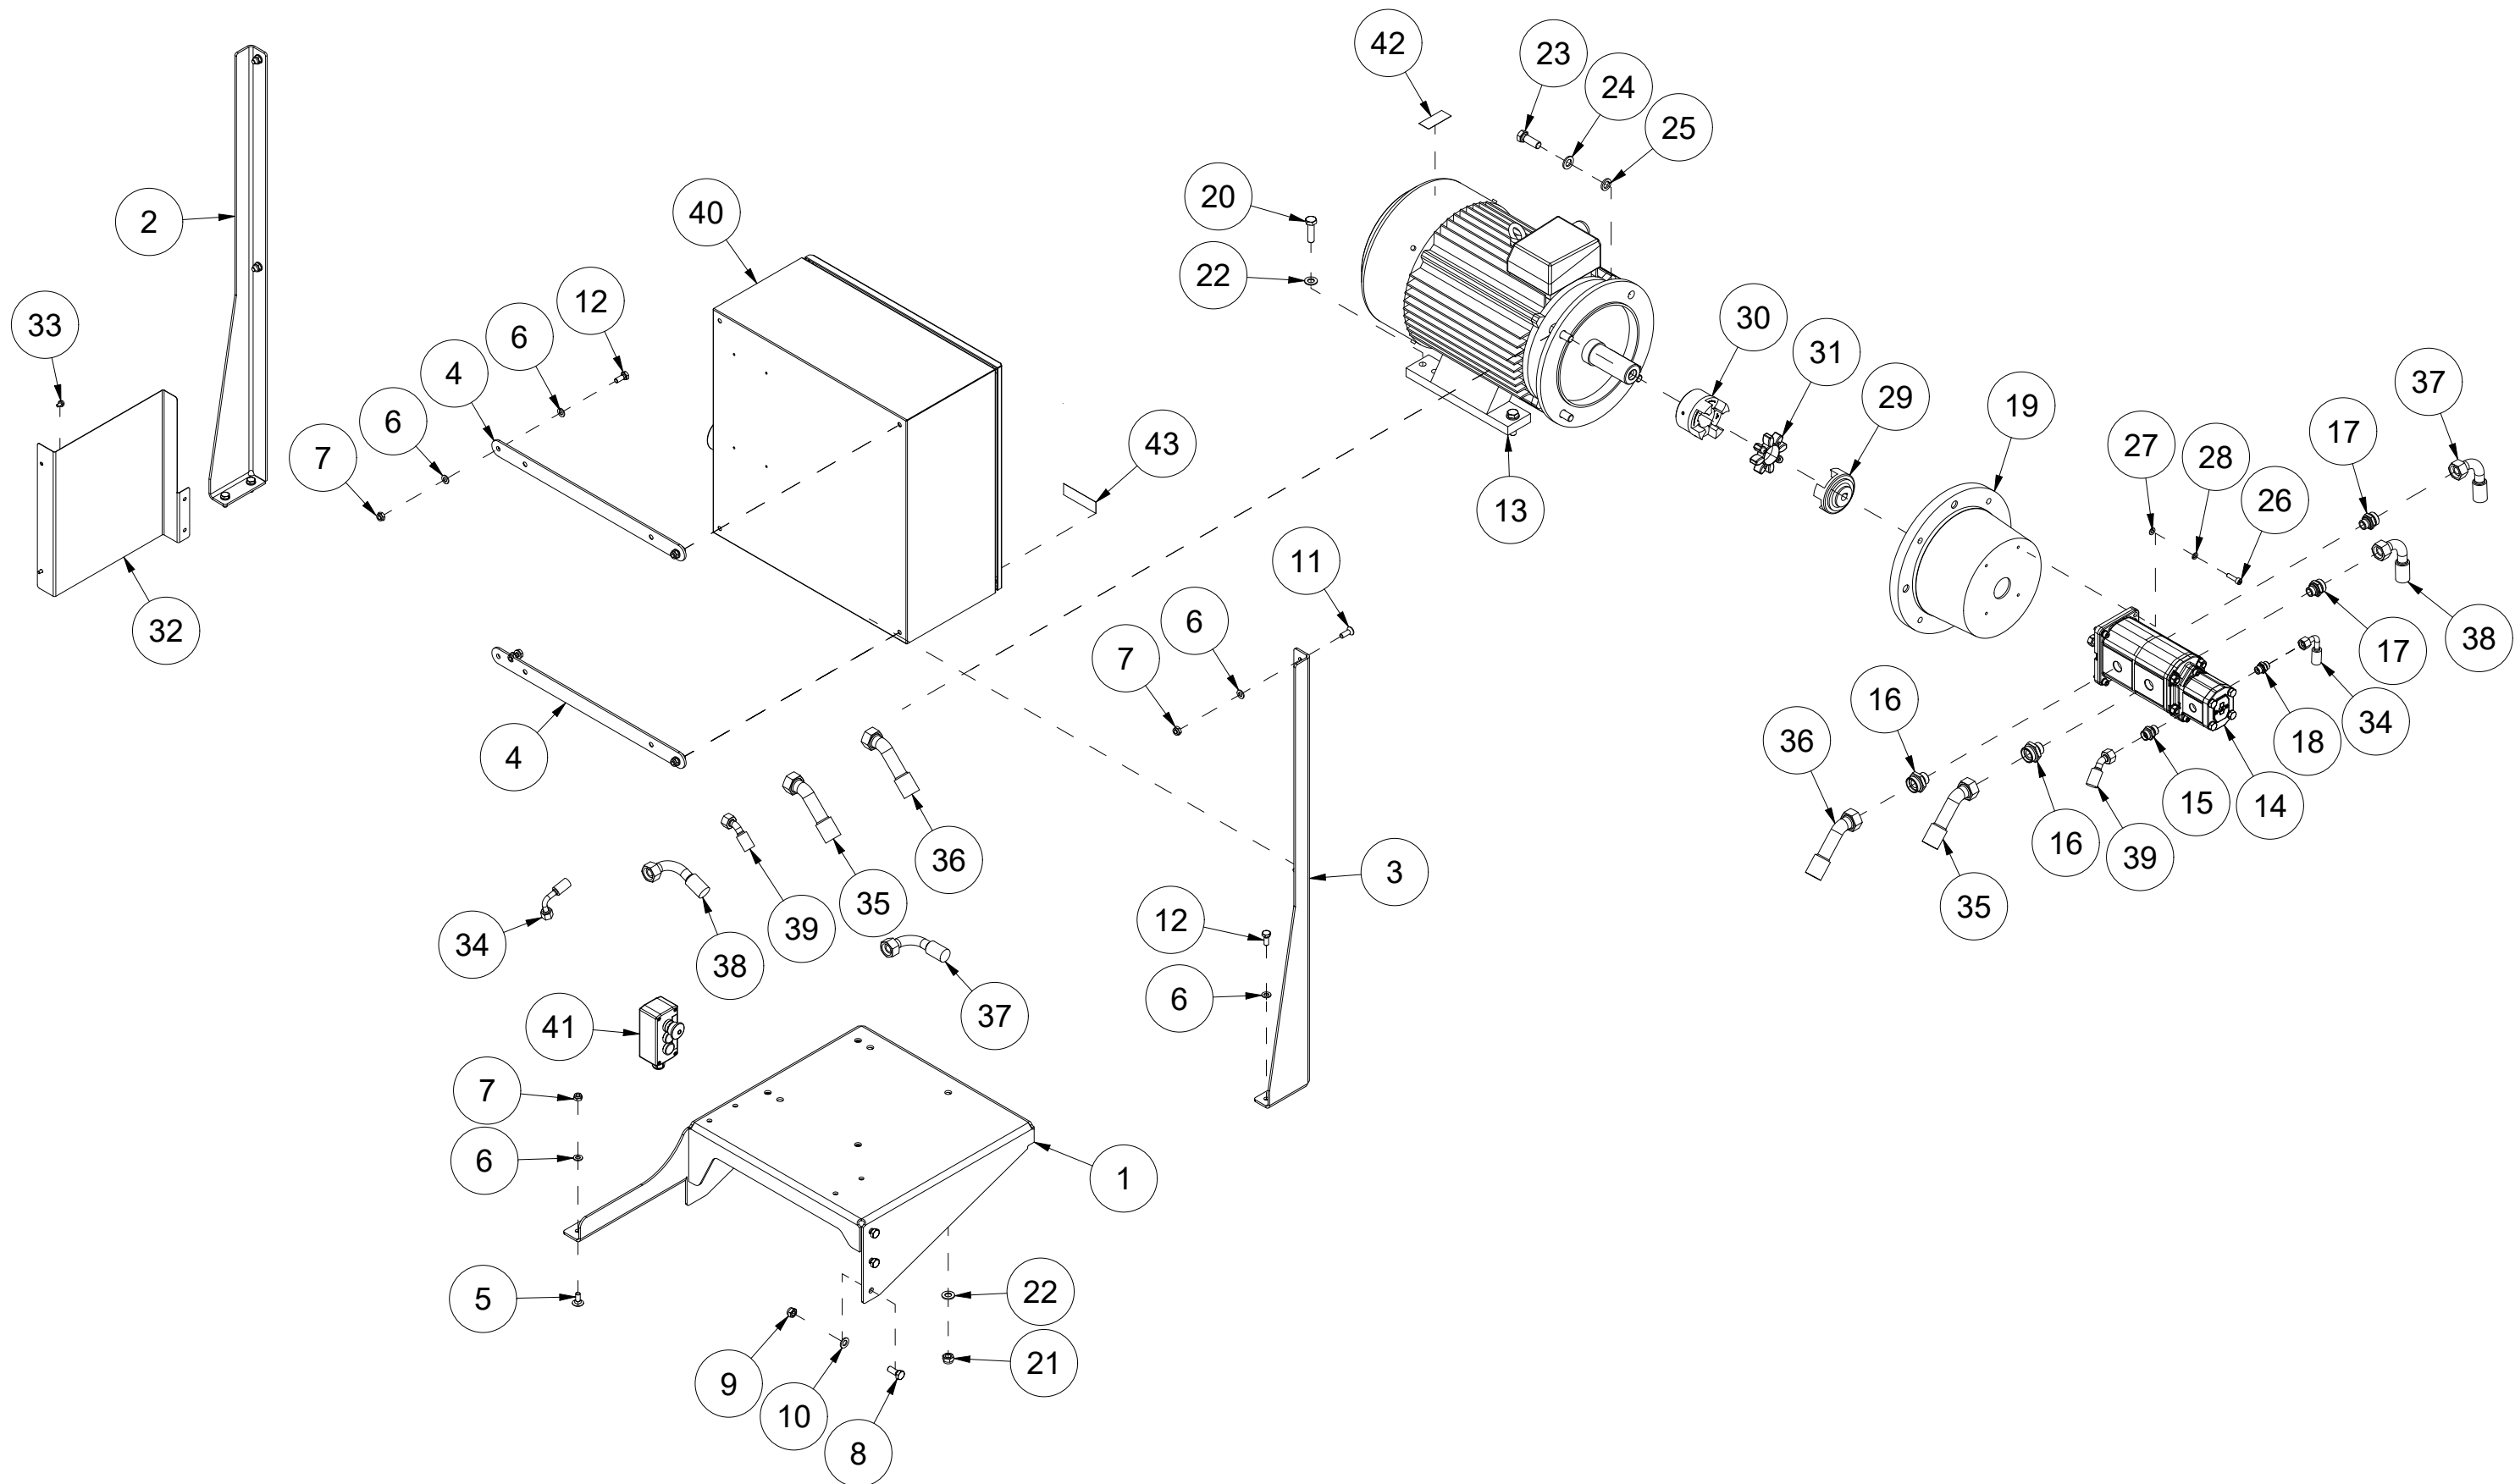

Pos	Qty	Article no	Designation
1	1	2961006	Gearbox 1:4,0 90' M9
2	1	2957768	Hexagon nipple GEK BSP 1/2" L15 ED
3	2	2957774	Hexagon nipple GEK BSP 3/4" L28 ED
4	2	2957762	Hexagon nipple GEK BSP 1/2" L22 ED
5	1	2957749	Hexagon nipple GEK BSP 3/8" L12 ED
6	1	41211161	Protective funnel
7	1	31231079	Fastening plate for protective funnel
8	2	2531047	Washer M8 EIZn DIN 125
9	2	2534047	Spring washer M8 EIZn DIN 127
10	2	2422246	Hexagon screw M8x25 EIZn 8.8 DIN 933
11	4	2422348	Hexagon screw M12x30 EIZn 8.8 DIN 933
12	4	2534069	Spring washer M12 EIZn DIN 127
13	4	2531069	Washer M12 EIZn DIN 125
14	2	2422398	Hexagon screw M14x40 EIZn 8.8 DIN 933
15	2	2534072	Spring washer M14 EIZn DIN 127
16	2	2531072	Washer M14 EIZn DIN 125
17	1	2955559	Triple cog wheel pump 36+36+12
18	1	41211079	Cover under tank
19	4	2451196	Hexagon screw with flange M6x10 EIZn 8.8 DIN 6921
20	1	2935131	Adhesive label 132x72 400 rpm
21	1	2958421	Hydraulic hose 3/8" L1400
22	1	2958438	Hydraulic hose 1/2" L560
23	1	2958449	Hydraulic hose 1" L460
24	1	2958449	Hydraulic hose 1" L460
25	1	2958445	Hydraulic hose 3/4" L1350
26	1	2958445	Hydraulic hose 3/4" L1350

015 Electric operation 400V VM450