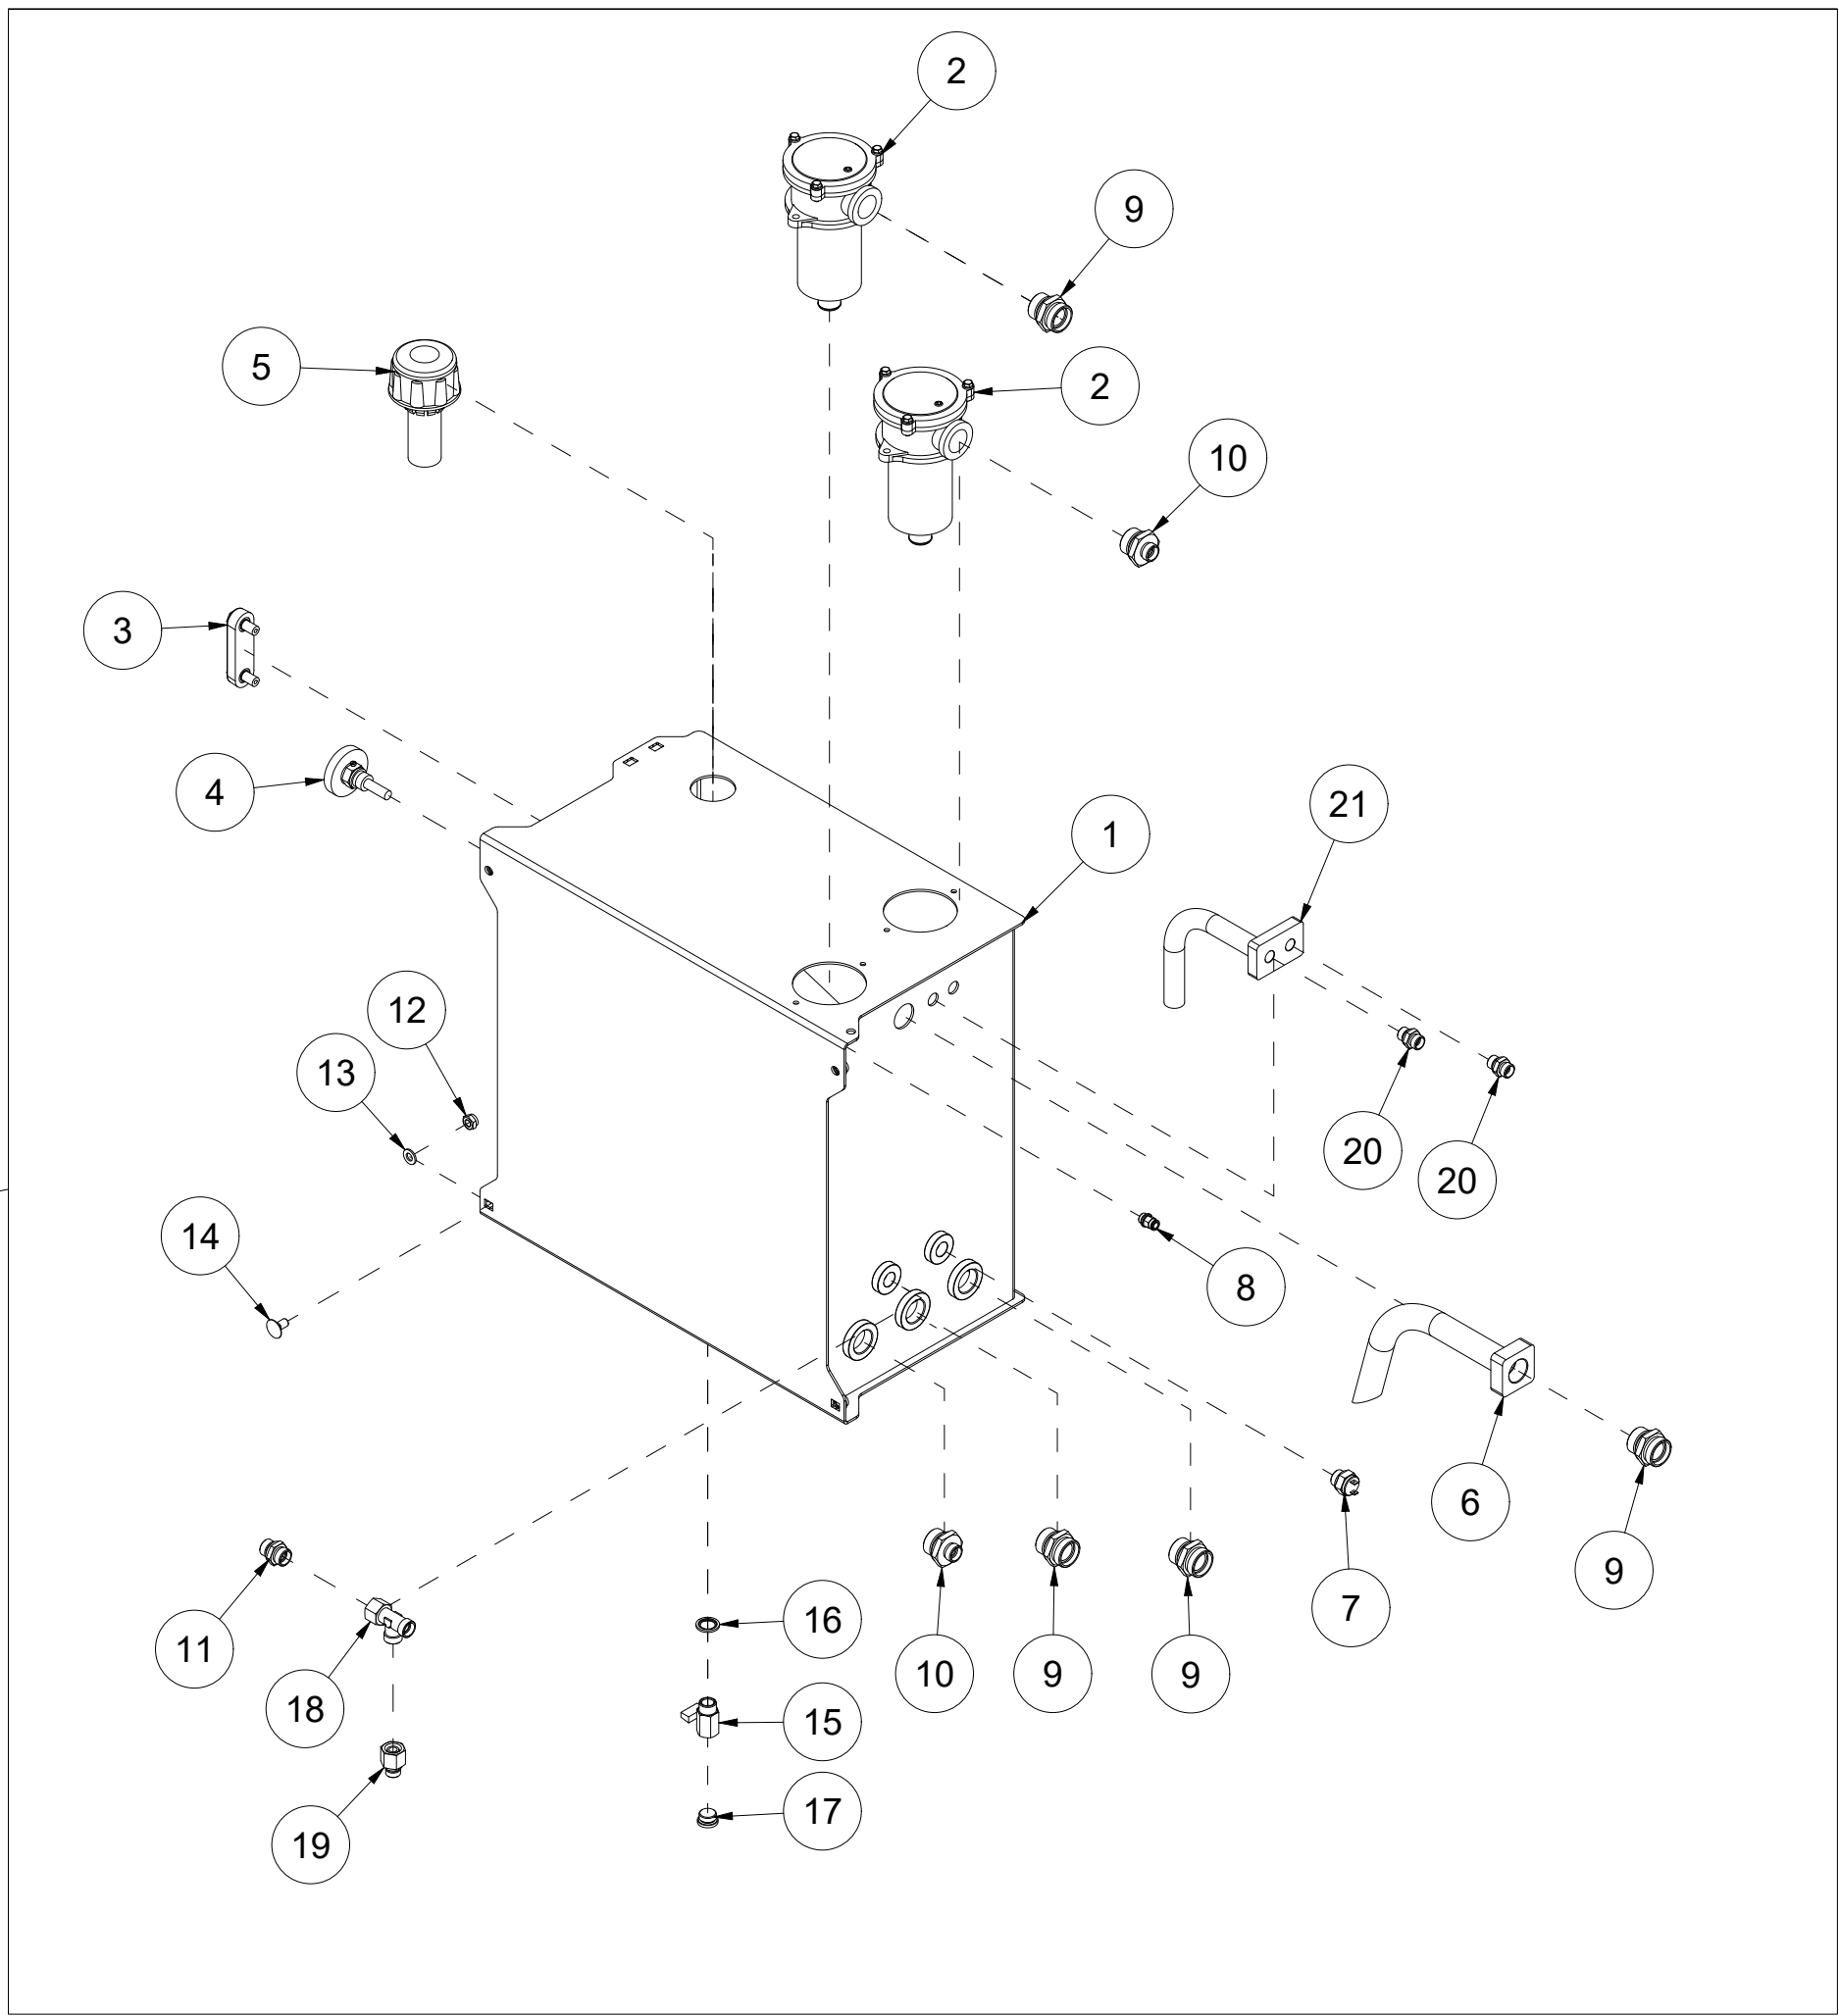

Pos	Qty	Article no	Designation	Pos	Qty	Article no	Designation
1	1	41211065	Sword bracket	61	1	2233018	O-ring 17,13x2,62 NBR 70
2	1	41211112	Saw shaft	62	1	41201377	Saw chain oil tank with hole
3	1	41211038	Saw chain drive wheel VM450	63	1	2955015	Cylinder Ø32/20 SL125
4	2	2957768	Hexagon nipple GEK BSP 1/2" L15 ED	64	2	2344330	Locking screw M10x25 EIZn 8.8 DIN 603
5	1	2955566	Cog wheel motor 14cc	65	1	41211241	Saw arm
6	1	41121036	Clamp plate	66	1	2422307	Hexagon screw M10x50 EIZn 8.8 DIN 931
7	1	41201047	Washer Ø6,5/30x2	67	1	2533060	Body washer M10 EIZn DIN 9021
8	1	2534039	Spring washer M6 EIZn DIN 127				
9	1	2422205	Hexagon screw M6x20 EIZn 8.8 DIN 933				
10	1	41301095	Wedge				
11	2	2425307	Hexagon screw M10x50 EIZn 8.8 DIN 933				
12	1	2477256	Unbrako cylinder screw M8x50 EIZn DIN 912				
13	2	41201205	Plate 13,5x20 Ø8,25				
14	12	2483610	Locking nut M10 EIZn DIN 985				
15	15	2531060	Washer M10 EIZn DIN 125				
16	4	2477248	Unbrako cylinder screw M8x30 EIZn DIN 912				
17	5	2534047	Spring washer M8 EIZn DIN 127				
18	1	2957818	Flash fitting 8mm 1/4" straight				
19	9	2531047	Washer M8 EIZn DIN 125				
20	5	2422248	Hexagon screw M8x30 EIZn 8.8 DIN 933				
21	4	2483609	Locking nut M8 EIZn DIN 985				
22	1	2957814	Flash fitting 6mm 1/8" 90gr				
23	1	41201206	Tension tap				
24	1	41311015	Fixing block sword				
25	1	41121034	Saw bar 0.404" L563 with nose wheel				
26	1	2963135	Saw chain 71 links 0.404 division				
27	1	2912068	Pressure spring Dt1,0 Di9,0 L45 St				
28	1	41201132	Cylinder				
29	2	2482615	Hexagon nut M20x1,5 EIZn DIN 936				
30	1	41201127	Piston				
31	1	2233008	O-ring 8,00x2,00 NBR 70				
32	2	2955330	Non-return valve 1/4"				
33	1	2957813	Flash fitting 6mm 1/4" straigh				
34	1	2957819	Flash fitting 8mm 1/4" 90gr				
35	1	2957500	Pipe connection T-piece BSP 1/4"ext.				
36	1	41201190	Eccentric bushing				
37	1	2951124	Ball bearing 6005 2RS 25x47x12 DIN 625				
38	2	2954169	Flange bearing UCFL 205 25mm				
39	4	41111067	Bushing				
40	4	2344332	Locking screw M10x35 EIZn 8.8 DIN 603				
41	3	2422297	Hexagon screw M10x25 EIZn 8.8 DIN 933				
42	1	41211117	Sword holder bracket				
44	2	2533090	Body washer M12 EIZn DIN 9021				
45	2	2534069	Spring washer M12 EIZn DIN 127				
46	2	2422346	Hexagon screw M12x25 EIZn 8.8 DIN 933				
47	1	2473239	Threaded pin M8x16 St DIN 916				
49	2	2957756	Hexagon nipple GEK BSP 1/4" L12 ED				
52	1	2115131	Cotter 8x7 L36 St DIN 6885A				
53	1	41211157	Nozzle ø2,4/12x1				
54	2	2422301	Hexagon screw M10x35 EIZn 8.8 DIN 933				
55	2	2481610	Hexagon nut M10 EIZn DIN 934				
56	1	41131099	Saw chain oil tank holder				
57	1	2245068	Cover for plastic container				
58	2	2476197	Hexagon socket head screw M6x12 EIZn ISO 7380				
59	1	41201097	Saw chain oil				
60	1	2957811	Bulkhead penetration Ø8,0				

007 Oil tank VM450