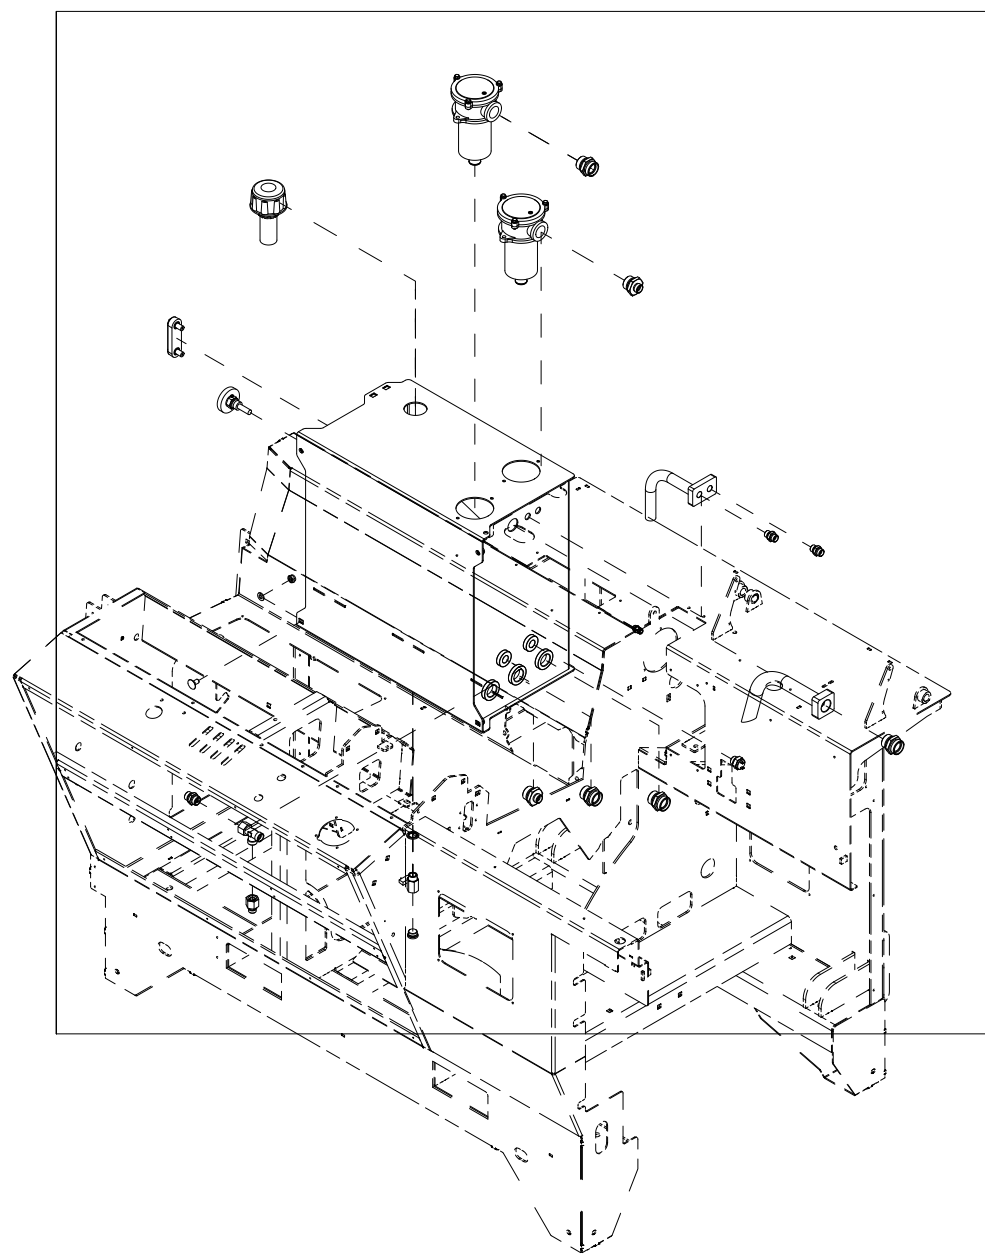

Pos	Qty	Article no	Designation	Pos	Qty	Article no	Designation
1	1	41211065	Sword bracket	61	1	2233018	O-ring 17,13x2,62 NBR 70
2	1	41211112	Saw shaft	62	1	41201377	Saw chain oil tank with hole
3	1	41211038	Saw chain drive wheel VM450	63	1	2955015	Cylinder Ø32/20 SL125
4	2	2957768	Hexagon nipple GEK BSP 1/2" L15 ED	64	2	2344330	Locking screw M10x25 EIZn 8.8 DIN 603
5	1	2955566	Cog wheel motor 14cc	65	1	41211241	Saw arm
6	1	41121036	Clamp plate	66	1	2422307	Hexagon screw M10x50 EIZn 8.8 DIN 931
7	1	41201047	Washer Ø6,5/30x2	67	1	2533060	Body washer M10 EIZn DIN 9021
8	1	2534039	Spring washer M6 EIZn DIN 127				
9	1	2422205	Hexagon screw M6x20 EIZn 8.8 DIN 933				
10	1	41301095	Wedge				
11	2	2425307	Hexagon screw M10x50 EIZn 8.8 DIN 933				
12	1	2477256	Unbrako cylinder screw M8x50 EIZn DIN 912				
13	2	41201205	Plate 13,5x20 Ø8,25				
14	12	2483610	Locking nut M10 EIZn DIN 985				
15	15	2531060	Washer M10 EIZn DIN 125				
16	4	2477248	Unbrako cylinder screw M8x30 EIZn DIN 912				
17	5	2534047	Spring washer M8 EIZn DIN 127				
18	1	2957818	Flash fitting 8mm 1/4" straight				
19	9	2531047	Washer M8 EIZn DIN 125				
20	5	2422248	Hexagon screw M8x30 EIZn 8.8 DIN 933				
21	4	2483609	Locking nut M8 EIZn DIN 985				
22	1	2957814	Flash fitting 6mm 1/8" 90gr				
23	1	41201206	Tension tap				
24	1	41311015	Fixing block sword				
25	1	41121034	Saw bar 0.404" L563 with nose wheel				
26	1	2963135	Saw chain 71 links 0.404 division				
27	1	2912068	Pressure spring Dt1,0 Di9,0 L45 St				
28	1	41201132	Cylinder				
29	2	2482615	Hexagon nut M20x1,5 EIZn DIN 936				
30	1	41201127	Piston				
31	1	2233008	O-ring 8,00x2,00 NBR 70				
32	2	2955330	Non-return valve 1/4"				
33	1	2957813	Flash fitting 6mm 1/4" straigh				
34	1	2957819	Flash fitting 8mm 1/4" 90gr				
35	1	2957500	Pipe connection T-piece BSP 1/4"ext.				
36	1	41201190	Eccentric bushing				
37	1	2951124	Ball bearing 6005 2RS 25x47x12 DIN 625				
38	2	2954169	Flange bearing UCFL 205 25mm				
39	4	41111067	Bushing				
40	4	2344332	Locking screw M10x35 EIZn 8.8 DIN 603				
41	3	2422297	Hexagon screw M10x25 EIZn 8.8 DIN 933				
42	1	41211117	Sword holder bracket				
44	2	2533090	Body washer M12 EIZn DIN 9021				
45	2	2534069	Spring washer M12 EIZn DIN 127				
46	2	2422346	Hexagon screw M12x25 EIZn 8.8 DIN 933				
47	1	2473239	Threaded pin M8x16 St DIN 916				
49	2	2957756	Hexagon nipple GEK BSP 1/4" L12 ED				
52	1	2115131	Cotter 8x7 L36 St DIN 6885A				
53	1	41211157	Nozzle ø2,4/12x1				
54	2	2422301	Hexagon screw M10x35 EIZn 8.8 DIN 933				
55	2	2481610	Hexagon nut M10 EIZn DIN 934				
56	1	41131099	Saw chain oil tank holder				
57	1	2245068	Cover for plastic container				
58	2	2476197	Hexagon socket head screw M6x12 EIZn ISO 7380				
59	1	41201097	Saw chain oil				
60	1	2957811	Bulkhead penetration Ø8,0				

007 Oil tank VM450