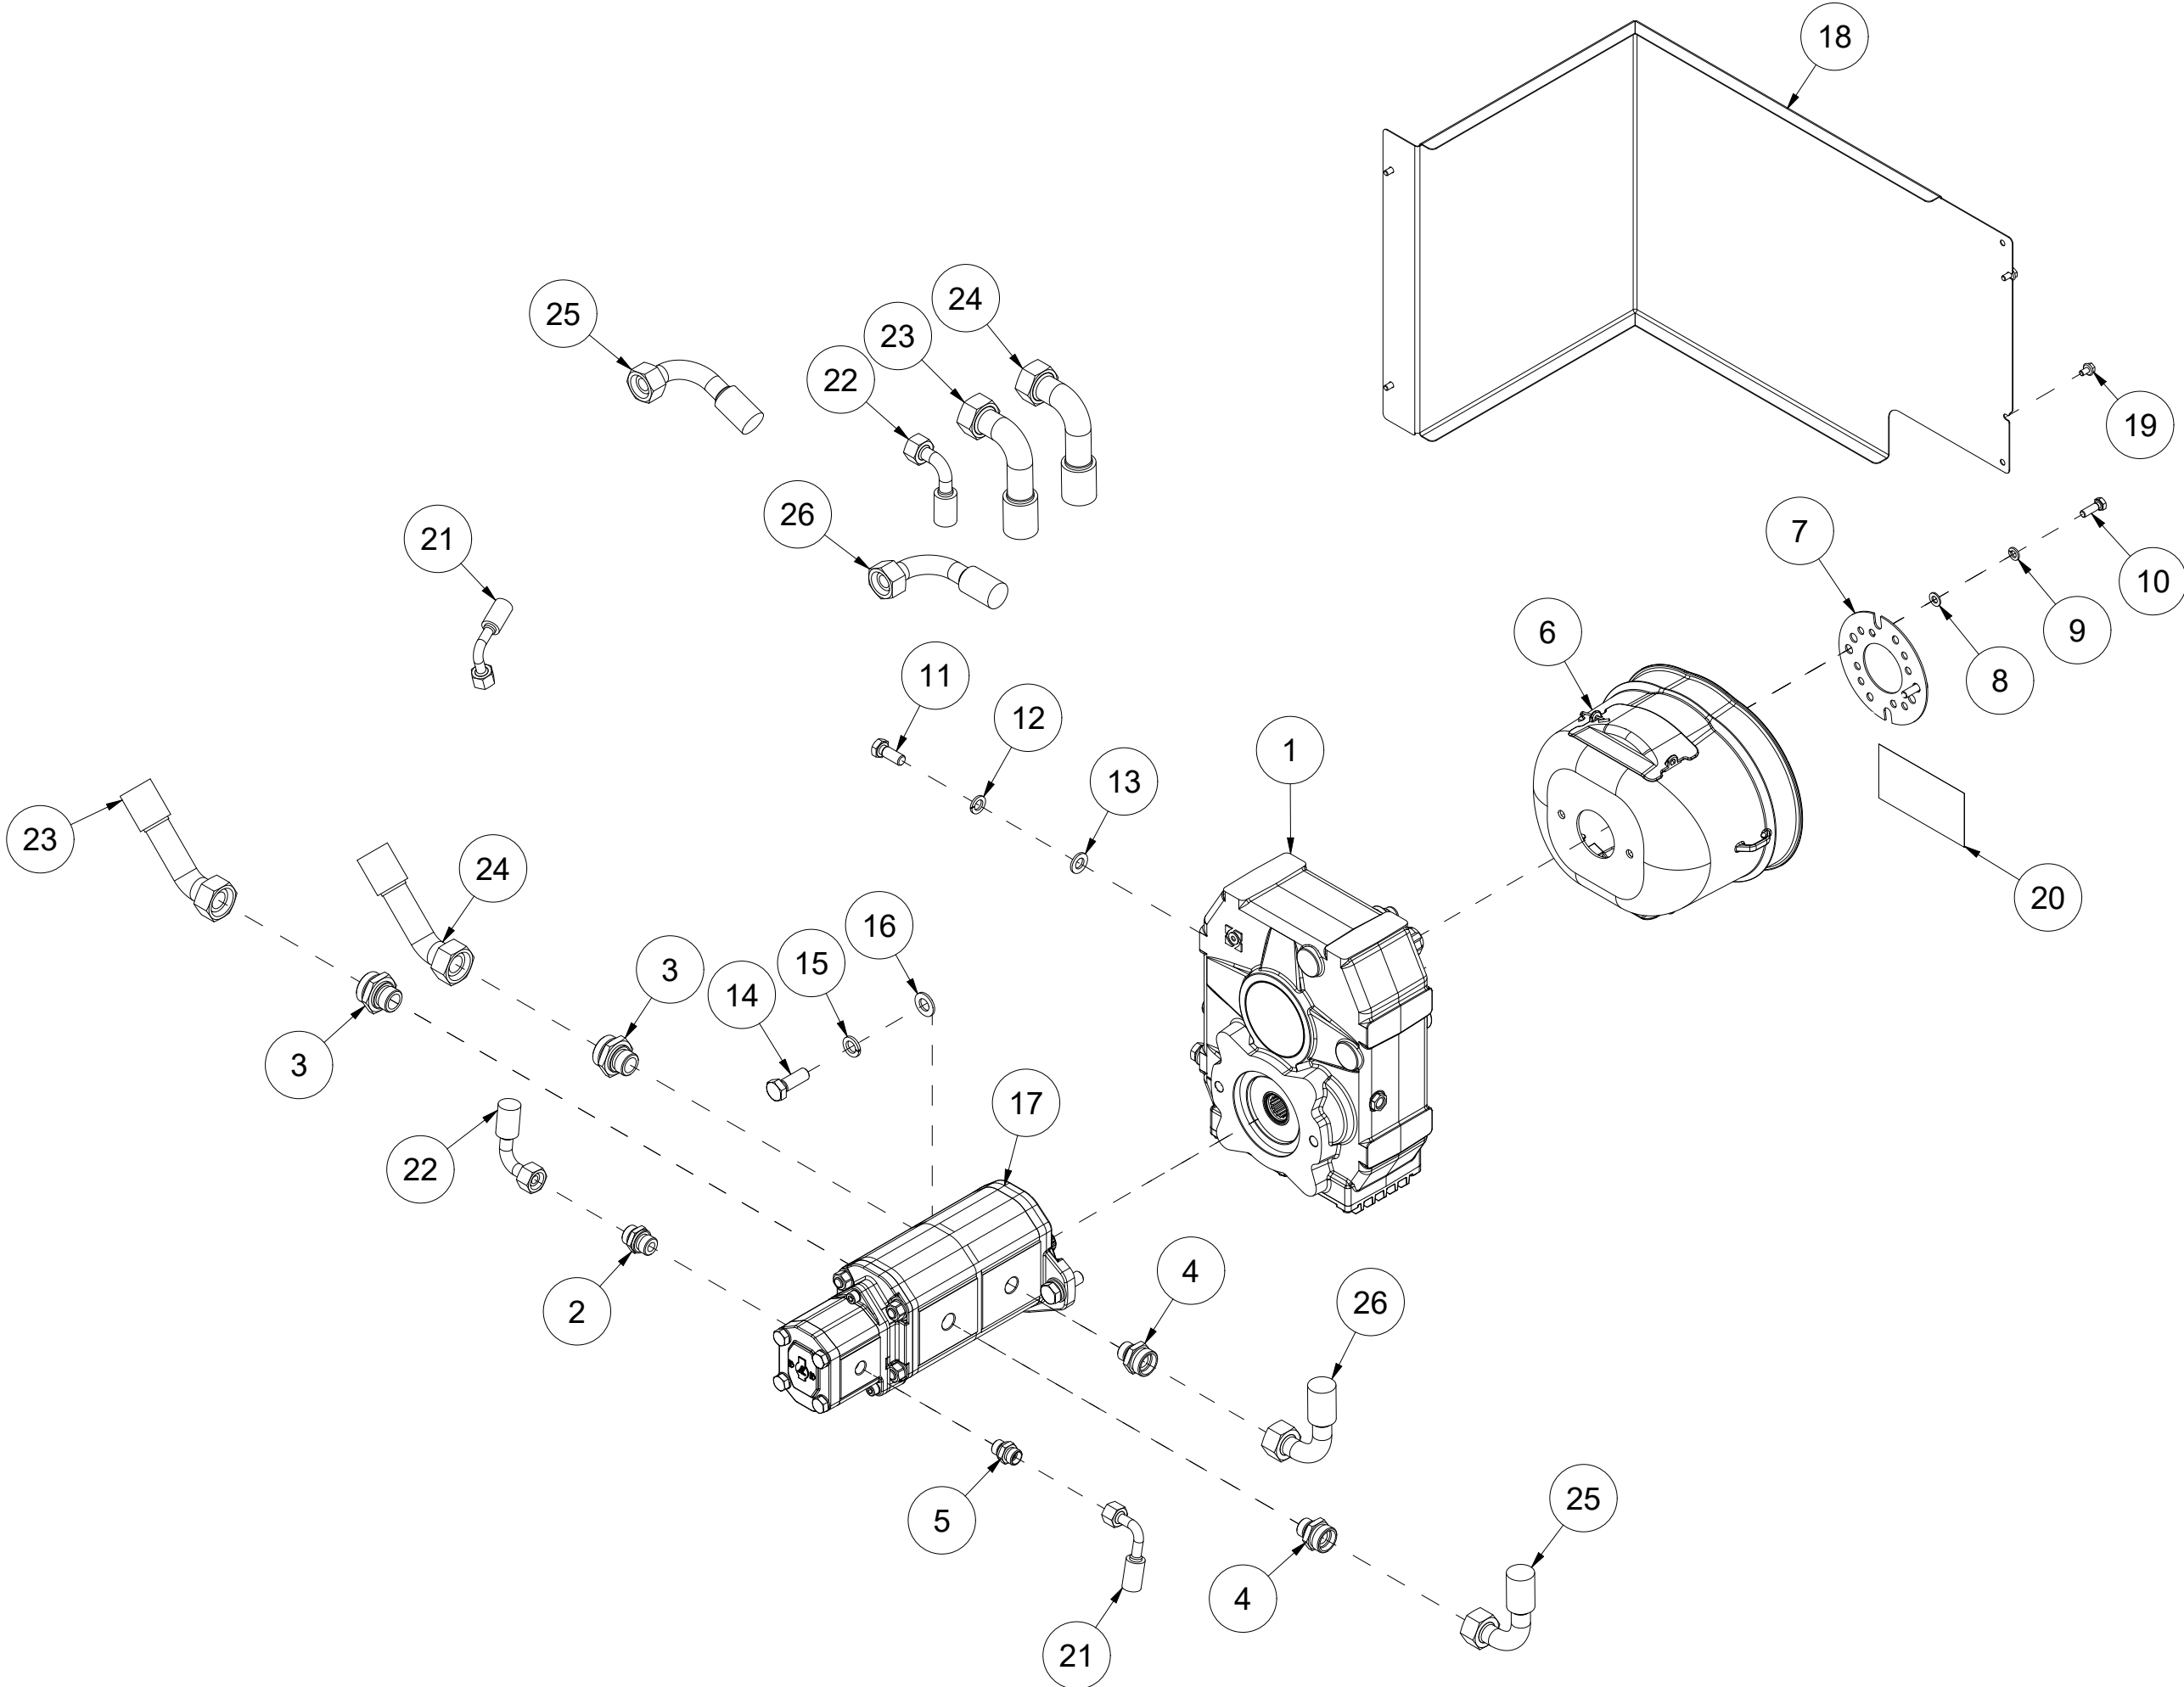

Pos	Qty	Article no	Designation
1	4	41211123	Drawbar attachment
2	4	41211155	Fastening plate
3	16	2534069	Spring washer M12 EIZn DIN 127
4	16	2531069	Washer M12 EIZn DIN 125
5	16	2422350	Hexagon screw M12x35 EIZn 8.8 DIN 933
6	2	41211130	Drawbar attachment
7	2	41211156	Fastening plate
8	2	2551730	Drawbar bolt cat. 2 Ø28x95
9	2	2556142	Linch pin Ø10x40

014 Tractor operation VM450