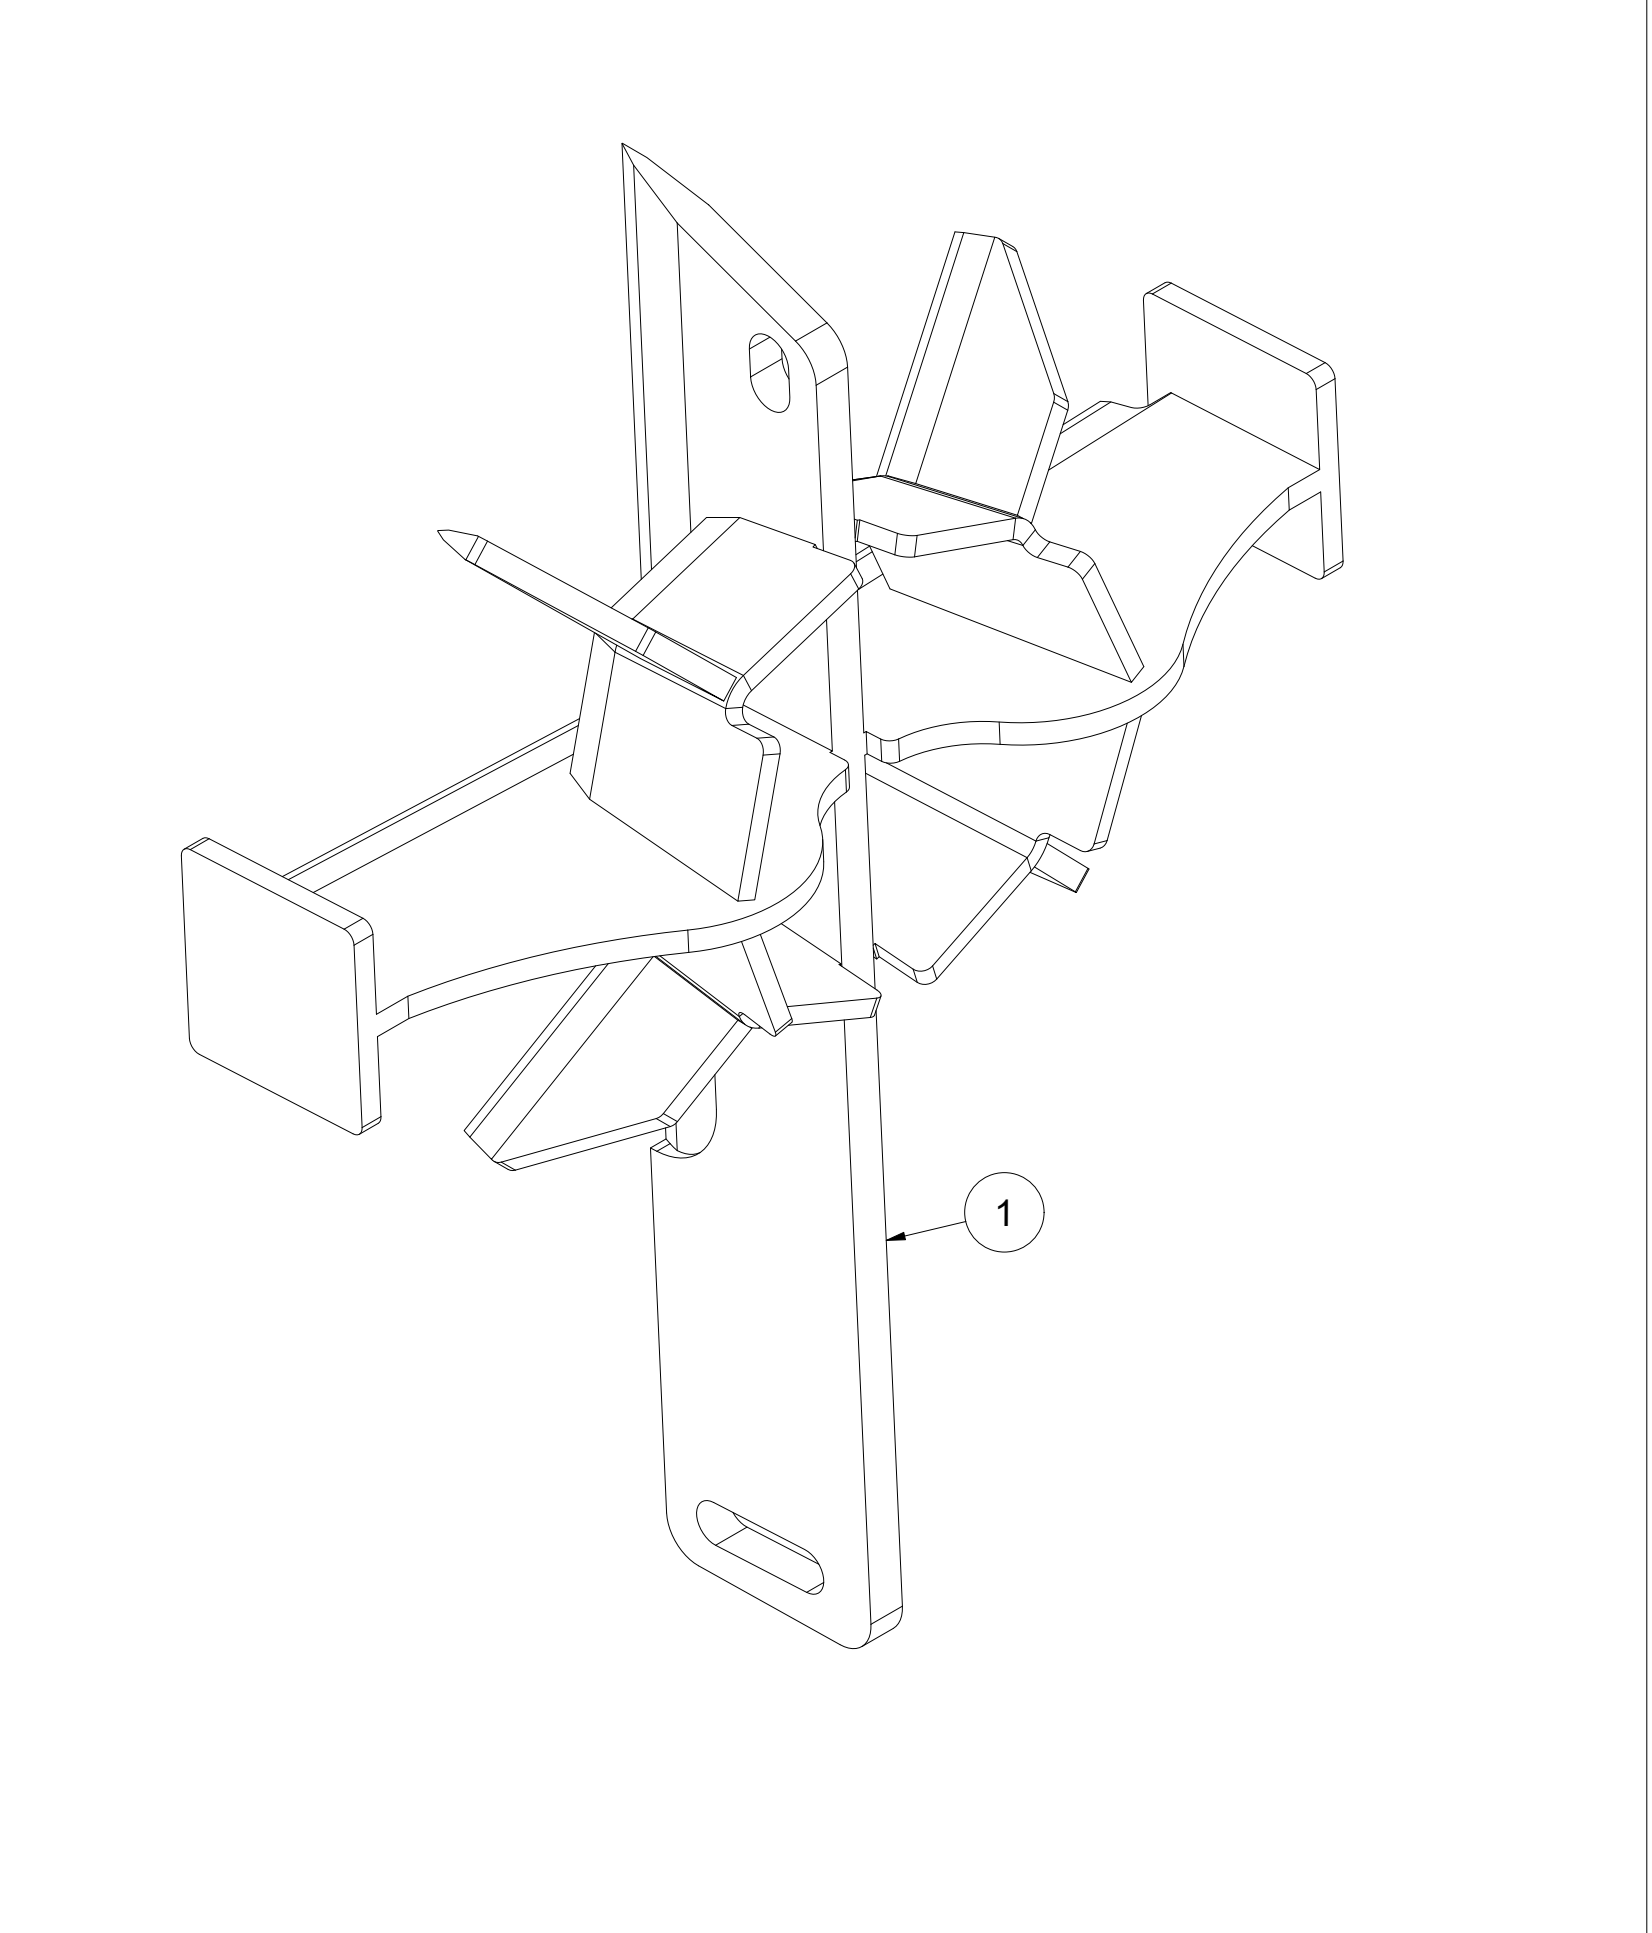

020 12-parts splitting knife VM450