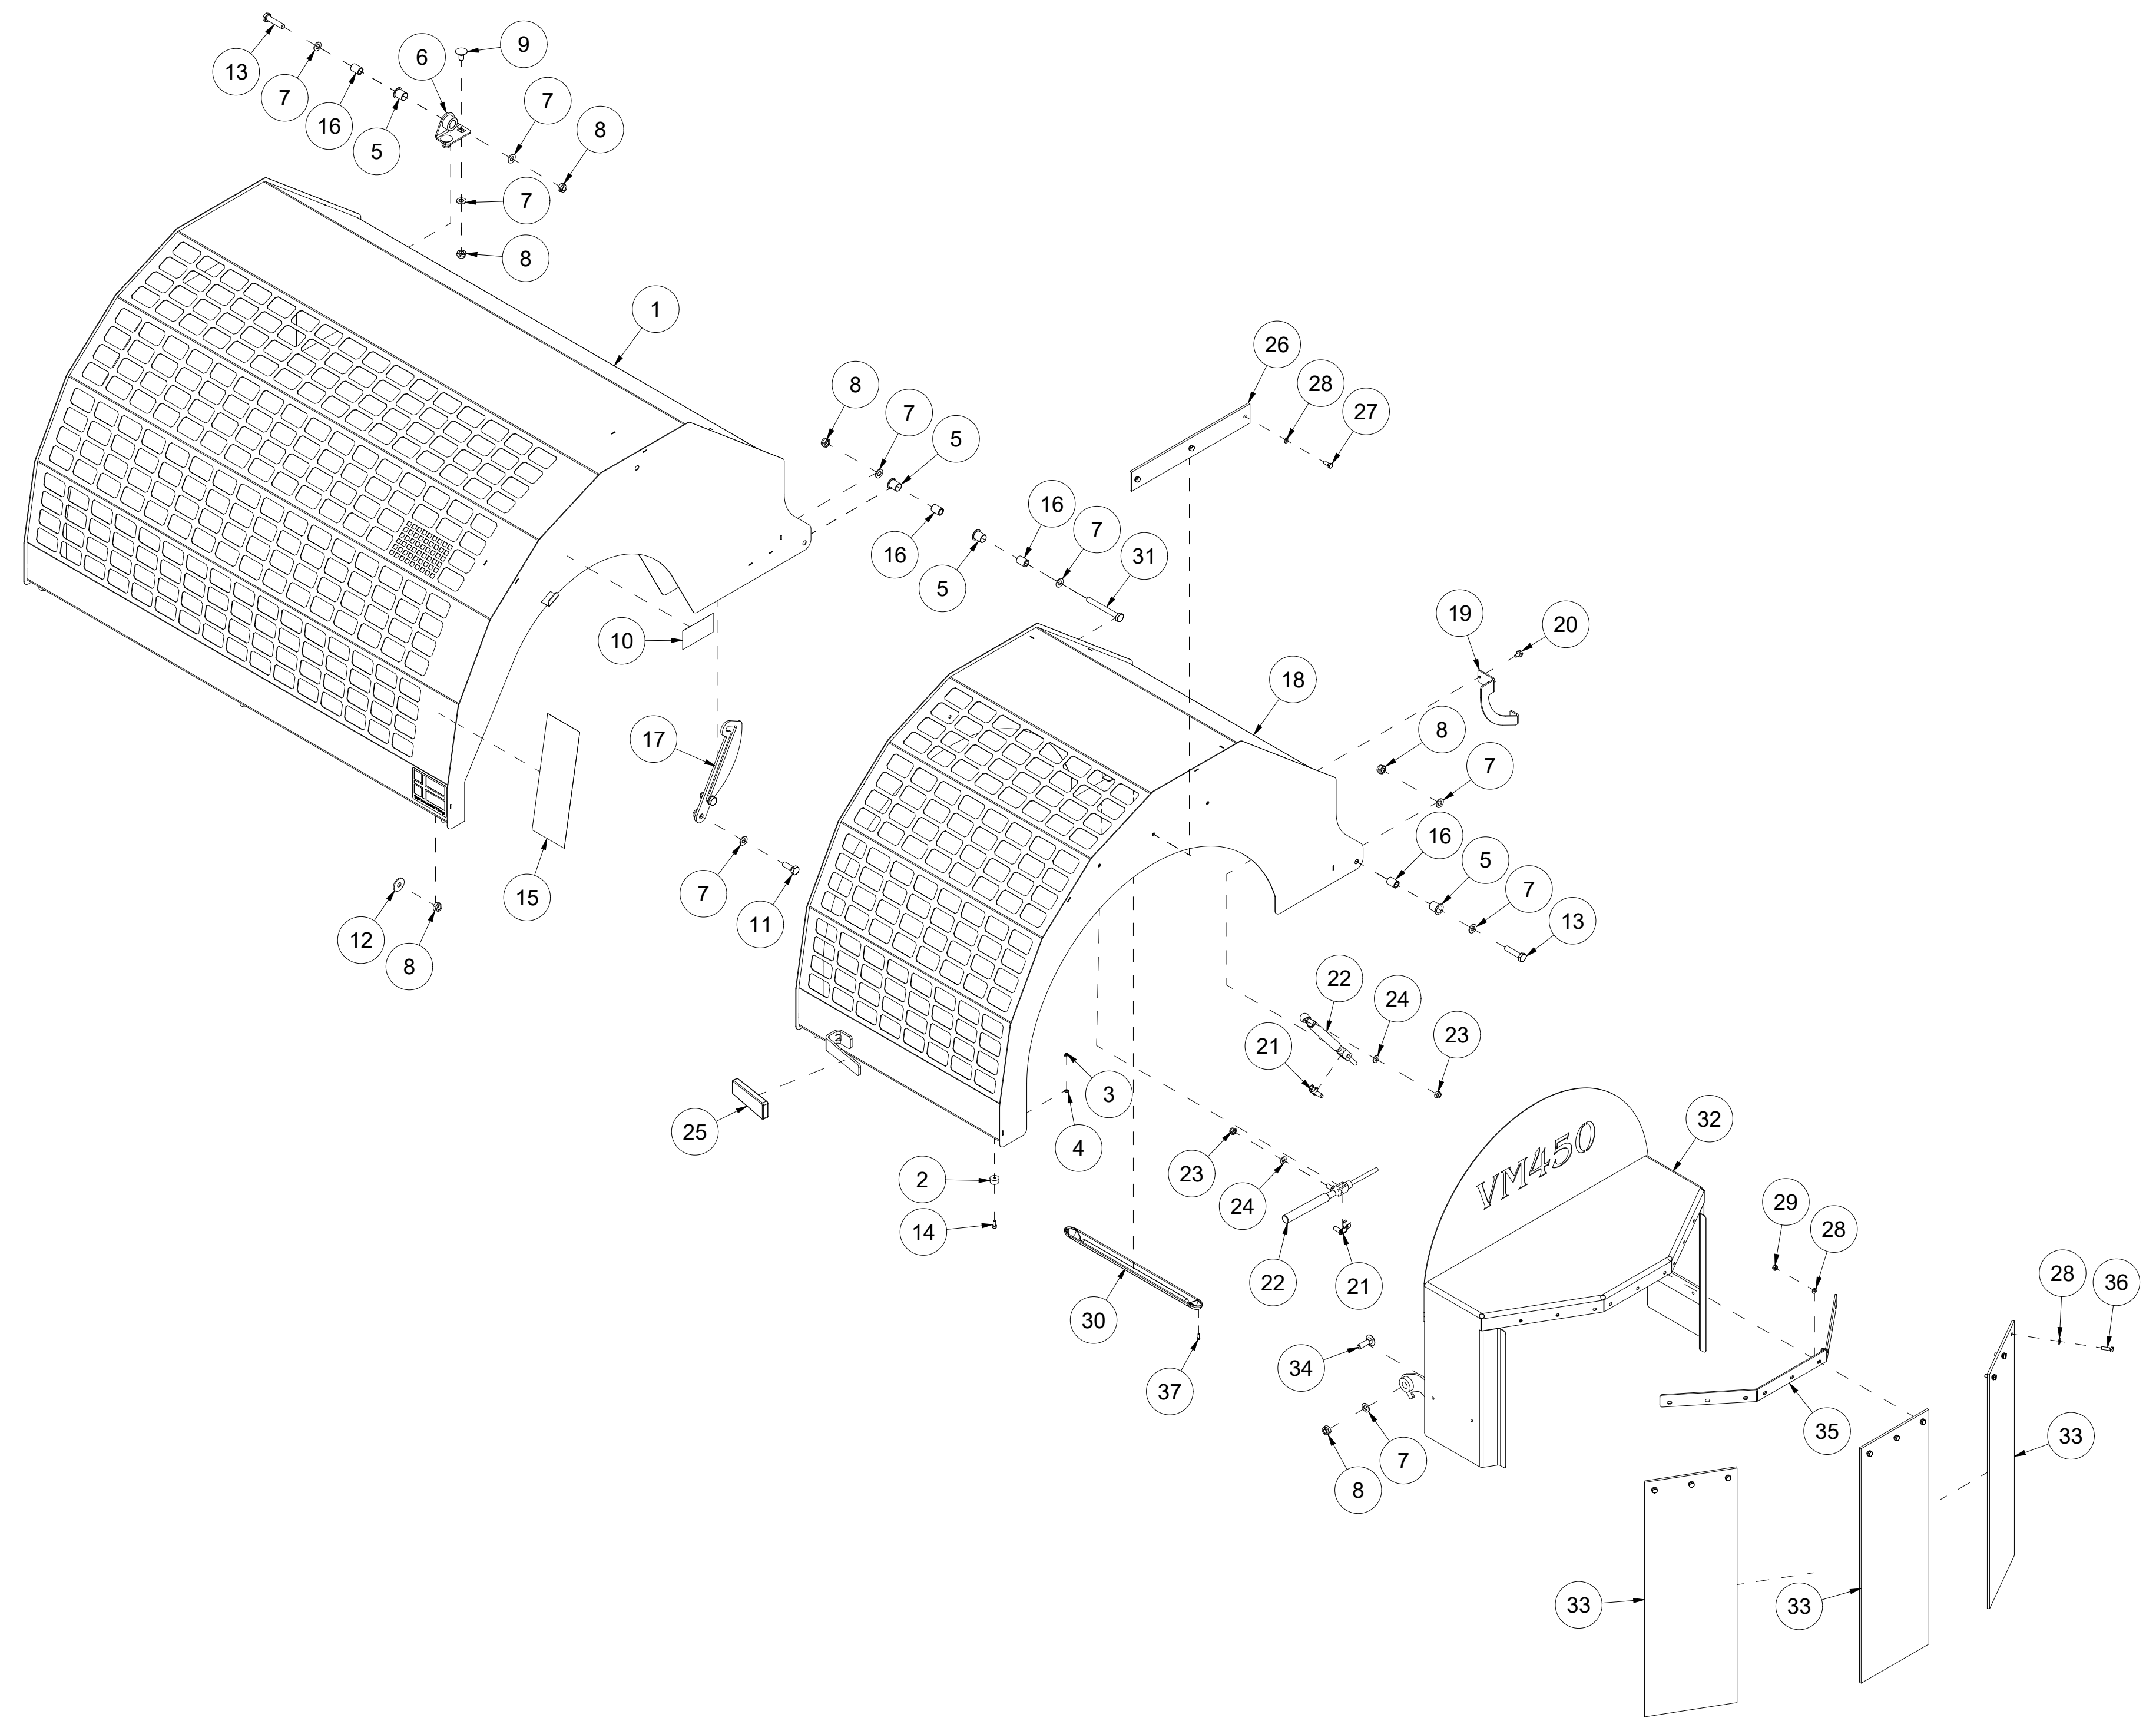

Pos	Qty	Article no	Designation
1	1	41211005	Tank VM450
2	2	2251064	Return filter
3	1	2957821	Sight glass M12 L-76mm
4	1	2957825	Thermometer
5	1	2931018	Filling cap
6	1	41211116	Tank tube
7	1	4233010	Thermostat 80 degrees
8	1	2957818	Flash fitting 8mm 1/4" straight
9	4	2957782	Hexagon nipple GEK BSP 1" L28 ED
10	2	2957780	Hexagon nipple GEK BSP 1" L15 ED
11	1	2957768	Hexagon nipple GEK BSP 1/2" L15 ED
12	4	2483610	Locking nut M10 EIZn DIN 985
13	4	2531060	Washer M10 EIZn DIN 125
14	1	2344295	Locking screw M10x20 EIZn 8.8 DIN 603
15	1	2957601	Ball valve mini 1/2" in/out threads
16	1	2957861	Hydraulic gasket 1/2"
17	1	2957421	Plug 1/2" w/Gasket brass. chrome
18	1	2957776	T-Hexagon nipple EVLK 15L
19	1	2957513	Transition L15-L12
20	2	2957749	Hexagon nipple GEK BSP 3/8" L12 ED
21	1	41211219	Tank tube