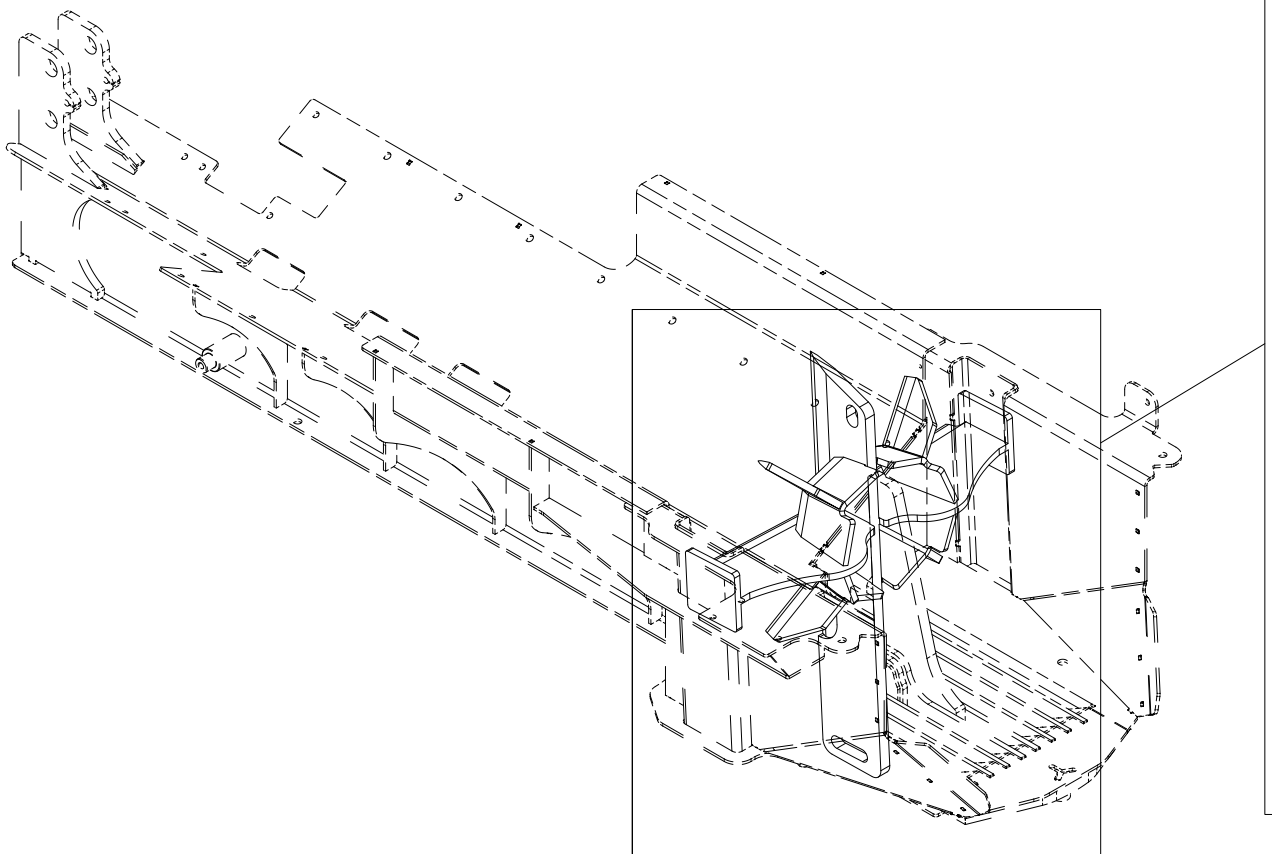

020 12-parts splitting knife VM450