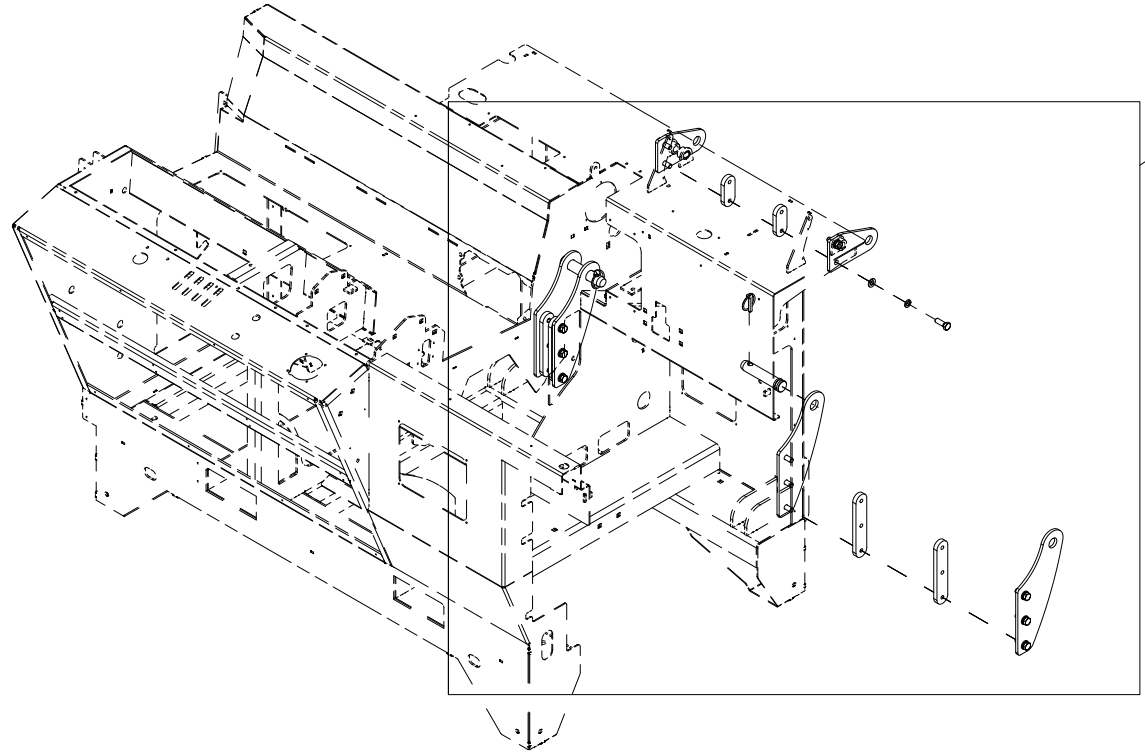

Pos	Qty	Article no	Designation
1	1	41211120	Plate
2	1	4253052	Oil cooler
3	1	2957782	Hexagon nipple GEK BSP 1" L28 ED
4	2	2483610	Locking nut M10 EIZn DIN 985
5	8	2531060	Washer M10 EIZn DIN 125
6	2	2422297	Hexagon screw M10x25 EIZn 8.8 DIN 933
7	4	2422295	Hexagon screw M10x20 EIZn 8.8 DIN 933
8	4	2534060	Spring washer M10 EIZn DIN 127
9	1	2957781	Hexagon nipple GEK BSP 1" L22 ED

013 Fasteners for lifting arms VM450